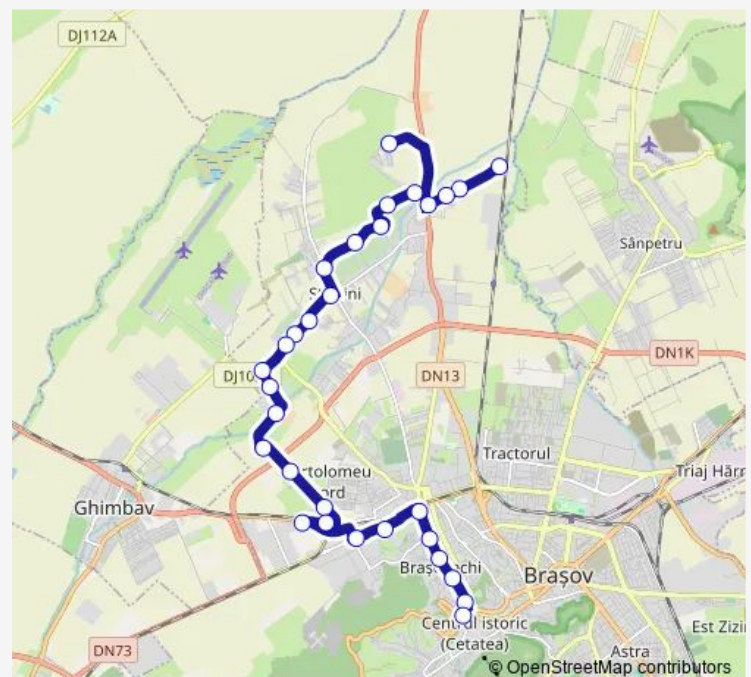

Campus Genius

Târg Auto

Roplant

Route schedule

Baciului — Livada Potei

Monday 05:45-21:00

Tuesday 05:45-21:00

Wednesday 05:45-21:00

Thursday 05:45-21:00

Friday 05:45-21:00

Saturday 08:10-16:05

Sunday 08:10-16:05

Route info

Direction: Baciului

Stops: 30

Trip Duration: 0 hour 37 min

Bisericii Române

Astra

Livada Potei

Direction

Livada Potei — Baciului

28 stops

[Open route schedule](#)

Livada Potei