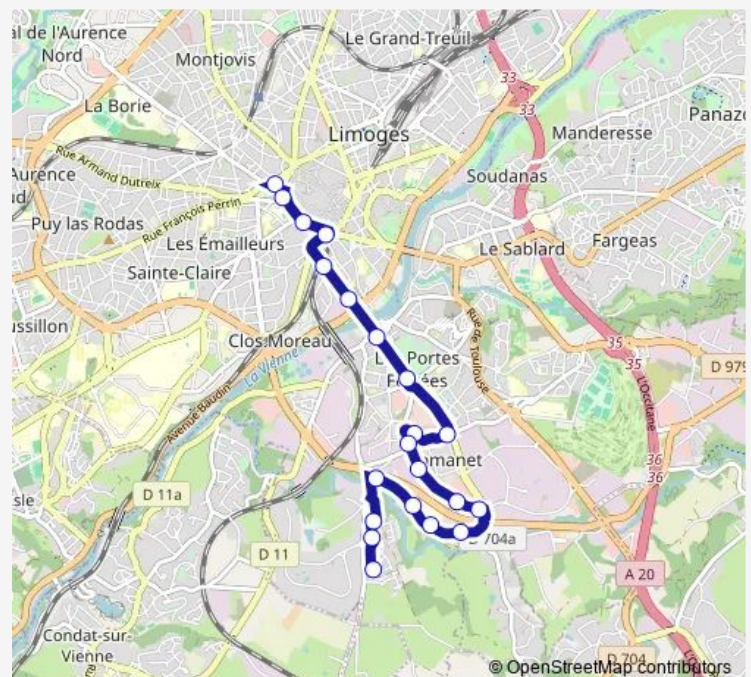

R. Desnos

A. Malraux

Fontgeaudrant

Route schedule

Pl. W. Churchill quai D — Fontgeaudrant

Monday 07:40-17:30

Tuesday 07:40-17:30

Wednesday 07:40-17:30

Thursday 07:40-17:30

Friday 07:40-17:30

Saturday 07:40-17:30

Sunday —

Route info

Direction: Pl. W. Churchill quai D

Stops: 21

Trip Duration: 0 hour 20 min

Direction

Fontgeaudrant — Pl. W. Churchill quai D

21 stops

[Open route schedule](#)

Fontgeaudrant

A. Malraux

R. Desnos

Rue de Solignac

Saturday 07:15-17:00

Sunday —

Route info

Direction: Fontgeaudrant

Stops: 21

Trip Duration: 0 hour 21 min

Direction

Pôle St Lazare — Fontgeaudrant