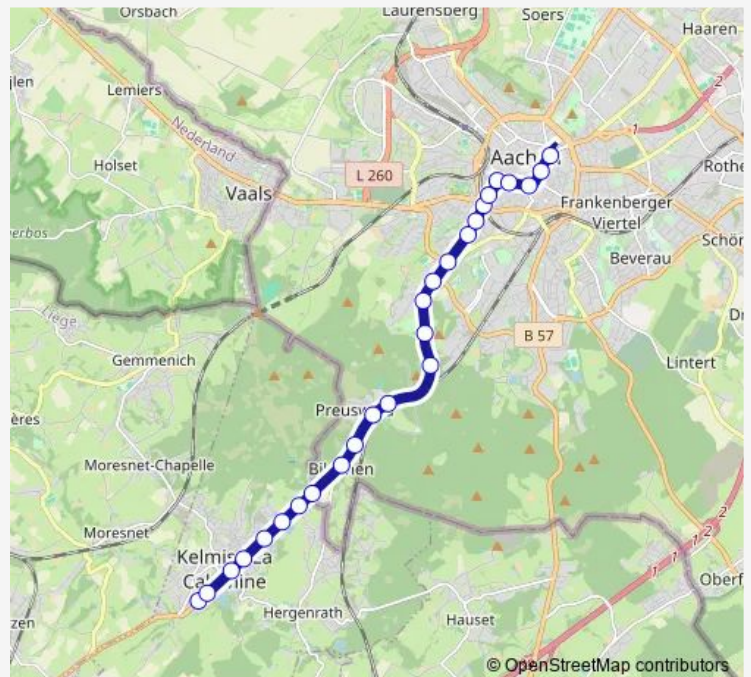

Saturday 23:28-00:17⁺¹

Sunday 23:28-00:17⁺¹

Route info

Direction: Kelmis, Bruch

Stops: 13

Trip Duration: 0 hour 7 min

24 — Aachen Bushof - Preusweg - Kelmis

Direction

Aachen, Bushof — Kelmis, Bruch

26 stops

[Open route schedule](#)

Aachen, Bushof

Aachen, Elisenbrunnen

Aachen, Alter Posthof

Aachen, Annastraße (Hans-Stercken-Platz)

Aachen, Karlsgraben

Trip Duration: 0 hour 24 min

Direction

Aachen, Preuswald — Kelmis, Bruch

13 stops

[Open route schedule](#)

Aachen, Preuswald

Aachen, Montzener Straße

Aachen, Reimser Straße

Route info

Direction: Aachen, Preuswald

Stops: 13

Trip Duration: 0 hour 8 min

Direction

Kelmis, Bruch — Aachen, Bushof

26 stops

[Open route schedule](#)