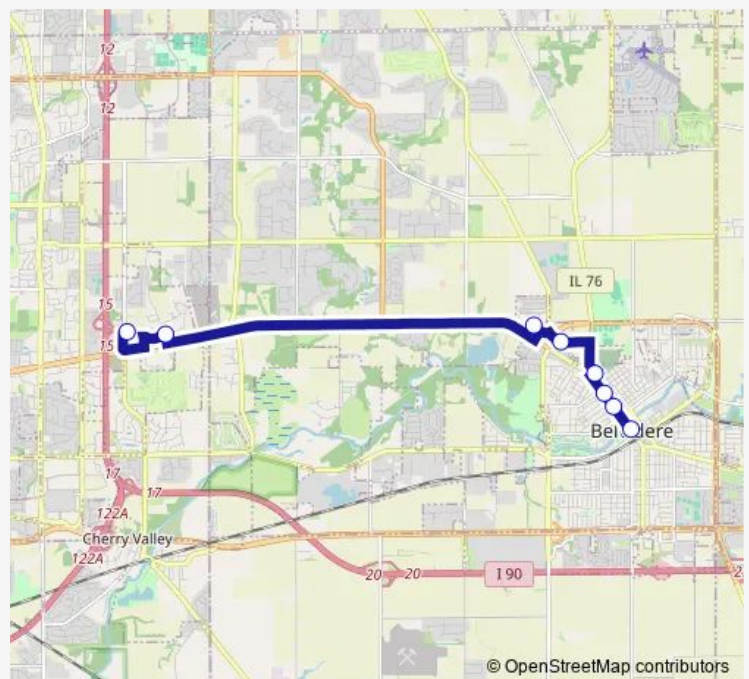

Bus 24 Belvidere

[Go to website](#)

Direction

Meadow S State-NEC-Inbound — East Side Transfer Center

8 stops

[Open route schedule](#)

Meadow S State-NEC-Inbound

N State Madison-SEC-Inbound

N State Menomonie-SEC-Inbound

Harrison Van Buren-SWC-Inbound

Big Thunder Wolf Rd-N-Inbound

Henry Luckow Ln Bcca

University Drive Northern Avenue

East Side Transfer Center

Route schedule

Meadow S State-NEC-Inbound — East Side Transfer Center

Route info

Direction: Meadow S State-NEC-Inbound

Stops: 8

Trip Duration: 0 hour 20 min

Direction

East Side Transfer Center — Meadow S State-NEC-Inbound

9 stops

[Open route schedule](#)

Meadow S State-NEC-Inbound

Route schedule

East Side Transfer Center — Meadow S State-NEC-Inbound

Monday —

Tuesday —

Wednesday —

Thursday —

Friday —