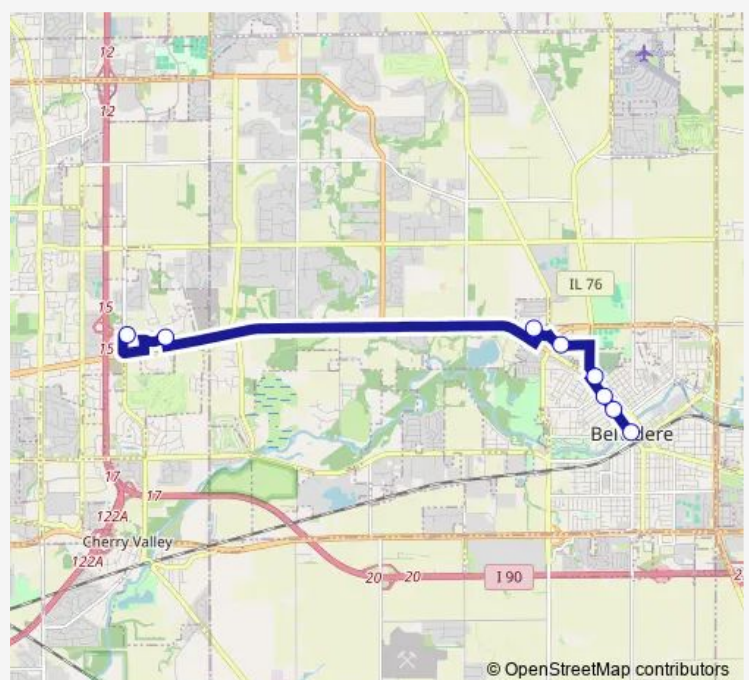

### Route schedule

Meadow S State-NEC-Inbound — East Side Transfer Center

Monday —

Tuesday —

Wednesday —

Thursday —

Friday —

Saturday —

### Route info

Direction: Meadow S State-NEC-Inbound

Stops: 8

Trip Duration: 0 hour 20 min

**Direction**

East Side Transfer Center — Meadow S State-NEC-Inbound

9 stops

[Open route schedule](#)

East Side Transfer Center

Lyford Subway-W

Henry Luckow Ln Doc Wolf Dr-SEC-Outbound

Henry Luckow Ln Bcca

Big Thunder Shopko-SWC-Outbound

Harrison N State-NEC-Outbound

N State Madison-NWC-Outbound

S State Meadow-W-Outbound

Meadow S State-NEC-Inbound

**Route schedule**

East Side Transfer Center — Meadow S State-NEC-Inbound

Monday —

Tuesday —

Wednesday —

Thursday —

Friday —