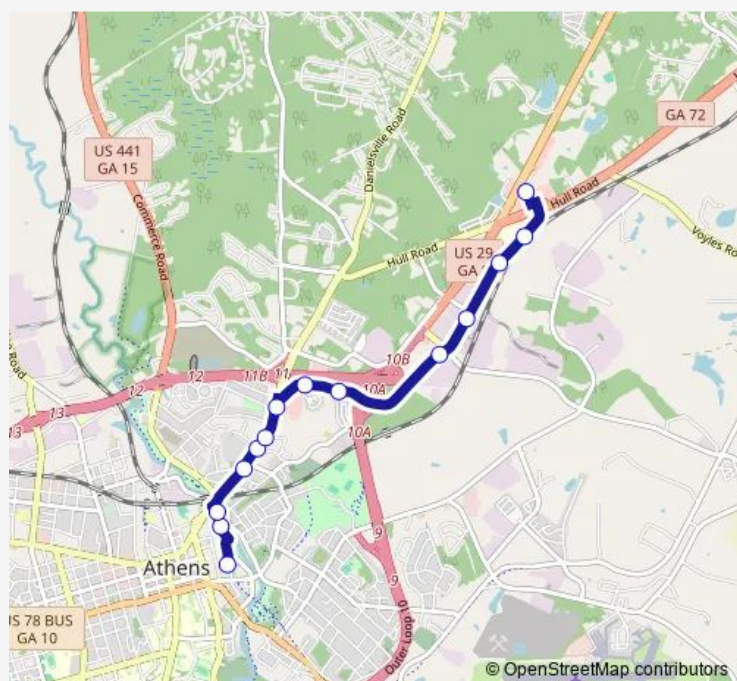

Athens Tech and 2nd Stop Ob

Trail Creek Village

### Route schedule

Multimodal Transportation Center — Trail Creek Village

Monday 06:45-20:45

Tuesday 06:45-20:45

Wednesday 06:45-20:45

Thursday 06:45-20:45

Friday 06:45-20:45

Saturday —

### Route info

Direction: Multimodal Transportation Center

Stops: 14

Trip Duration: 0 hour 13 min

24 — Athens Tech

**Direction**

Trail Creek Village — Multimodal Transportation Center

16 stops