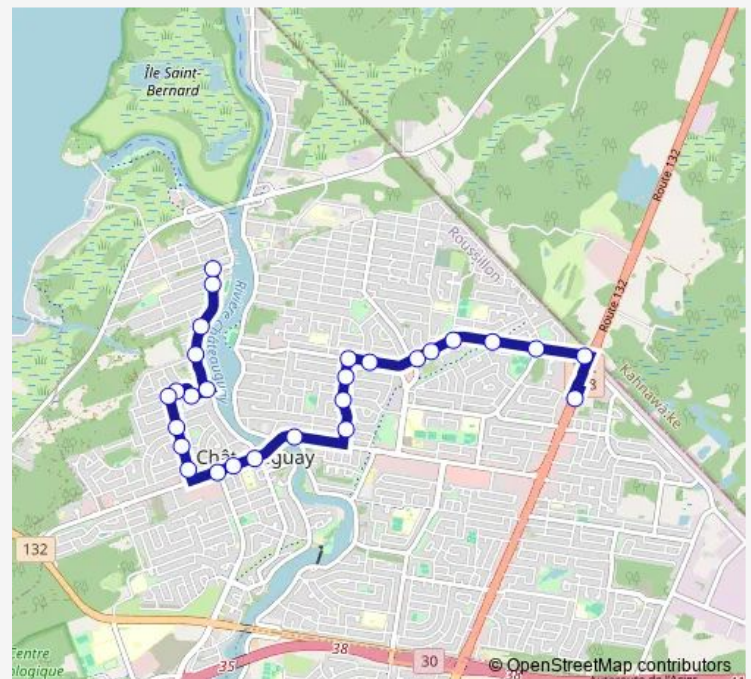

Deguire / Principale

Deguire / Barrette

Deguire / de Carignan

Route schedule

Terminus Châteauguay - Quai 6 — Brault / D'Youville

Monday 16:33-18:48

Tuesday 16:33-18:48

Wednesday 16:33-18:48

Thursday 16:33-18:48

Friday 16:33-18:48

Saturday —

Sunday —

Route info

Direction: Terminus Châteauguay - Quai 6

Stops: 28

Trip Duration: 0 hour 19 min

Brault / D'Youville

Direction

Brault / D'Youville — Terminus Châteauguay - Quai 5

27 stops

[Open route schedule](#)

Brault / D'Youville

D'Youville / Saint-Jean

D'Youville / Tougas

Monday 05:58-08:59

Tuesday 05:58-08:59

Wednesday 05:58-08:59

Thursday 05:58-08:59

Friday 05:58-08:59

Saturday —

Sunday —

Route info