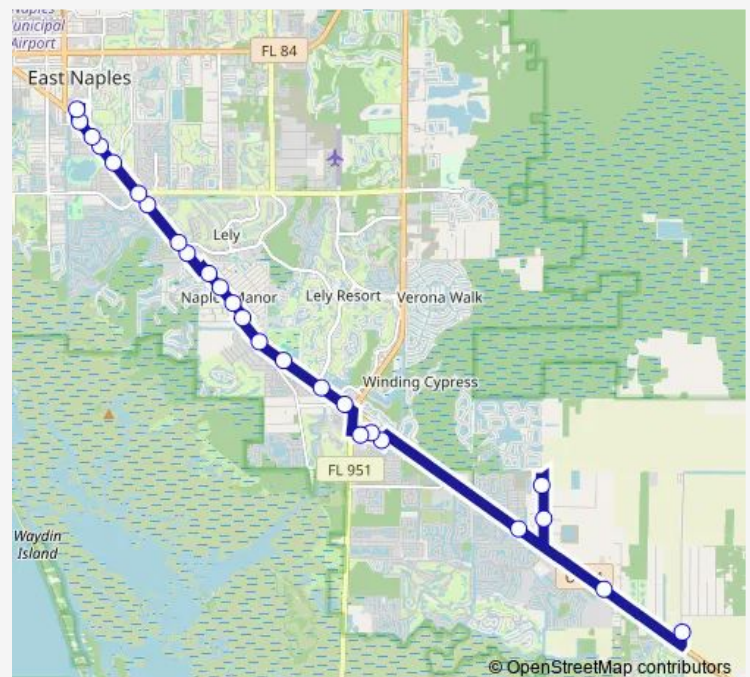

Lakewood Blvd

Route schedule

Sunnygrove Ave — Govt Center

Monday 06:34-18:47

Tuesday 06:34-18:47

Wednesday 06:34-18:47

Thursday 06:34-18:47

Friday 06:34-18:47

Saturday 06:34-18:47

Sunday 08:55-15:54

Route info

Direction: Sunnygrove Ave

Stops: 25

Trip Duration: 0 hour 45 min

24 — Us 41 East - Charlee Estates

Guilford Rd

Naples Towne Ct

Walmart US 41

Govt Center

Direction

Govt Center — Sunnygrove Ave

28 stops

[Open route schedule](#)

Govt Center

Sunday 08:30-15:20

Route info

Direction: Govt Center

Stops: 28

Trip Duration: 0 hour 37 min

Apalachee St

Sandpiper Dr

Sunnygrove Ave