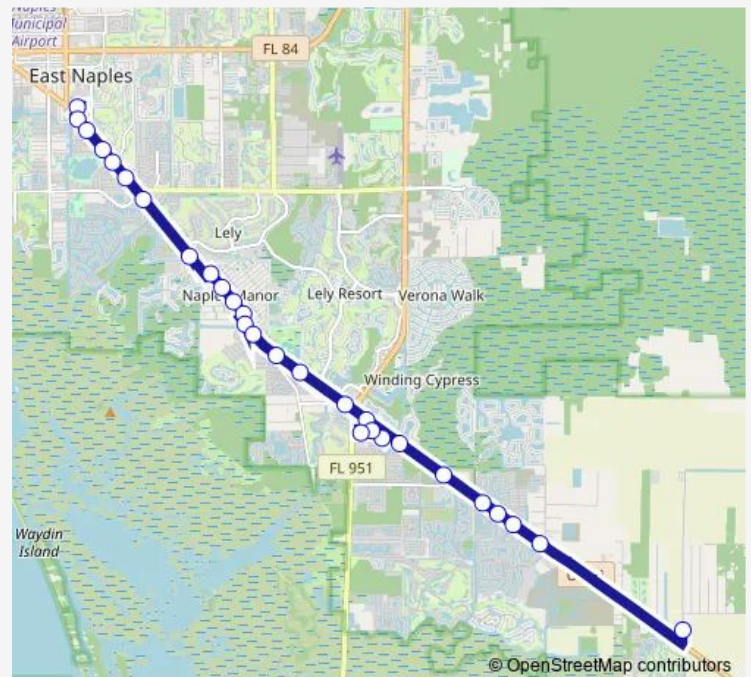

Trail Ridge Rd

Koinonia Dr

Super Walmart

Route schedule

Govt Center — Sunnygrove Ave

Monday 06:00-18:20

Tuesday 06:00-18:20

Wednesday 06:00-18:20

Thursday 06:00-18:20

Friday 06:00-18:20

Saturday 06:00-18:20

Sunday 08:30-15:20

Route info

Direction: Govt Center

Stops: 28

Trip Duration: 0 hour 34 min

24 — Us 41 East - Charlee Estates

Henderson Dr

Manatee

Imp Wilderness

Jery Ann Ln

Apalachee St

Sandpiper Dr

Sunnygrove Ave

Direction

Sunnygrove Ave — Govt Center

25 stops

[Open route schedule](#)

Sunnygrove Ave

US 41

James Rd

Emperor Ln