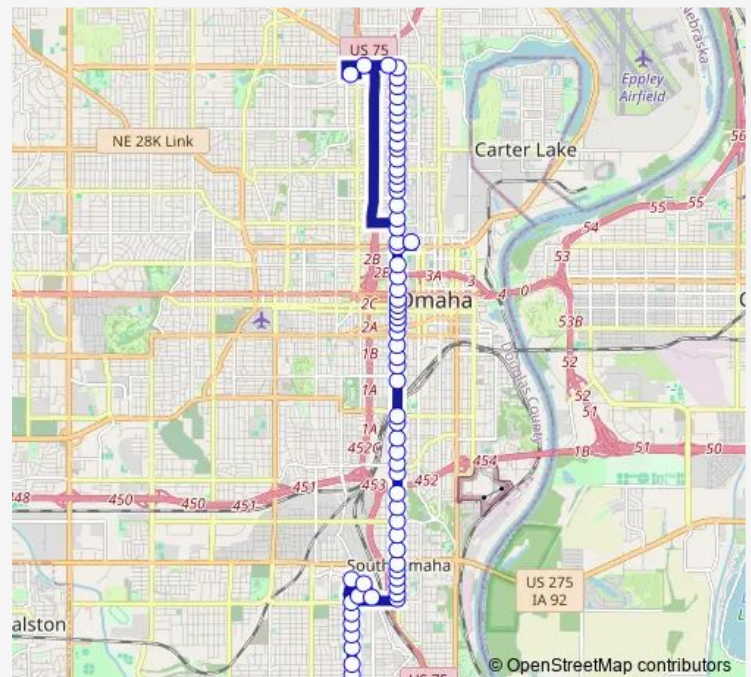

Direction

30th & Harrison Ne — 22nd & Cuming Ne

66 stops

[Open route schedule](#)

30th & Harrison Ne

30th & Drexel Se

30th & Madison Se

30th & Y St Se

24th & F St Se

Route schedule

30th & Harrison Ne — 22nd & Cuming Ne

Monday 06:59-21:29

Tuesday 06:59-21:29

Wednesday 06:59-21:29

Thursday 06:59-21:29

Friday 06:59-21:29

Saturday 06:59-21:29

Sunday 07:29-18:29

Route info

Direction: 30th & Harrison Ne

Stops: 66

Trip Duration: 0 hour 50 min

24th & D St Se

24th & B St Se

Friday 06:28

Saturday 06:28

Sunday —

Route info

Direction: 22 & Cuming St Nw

Stops: 58

Trip Duration: 0 hour 44 min

24th & Mason Se