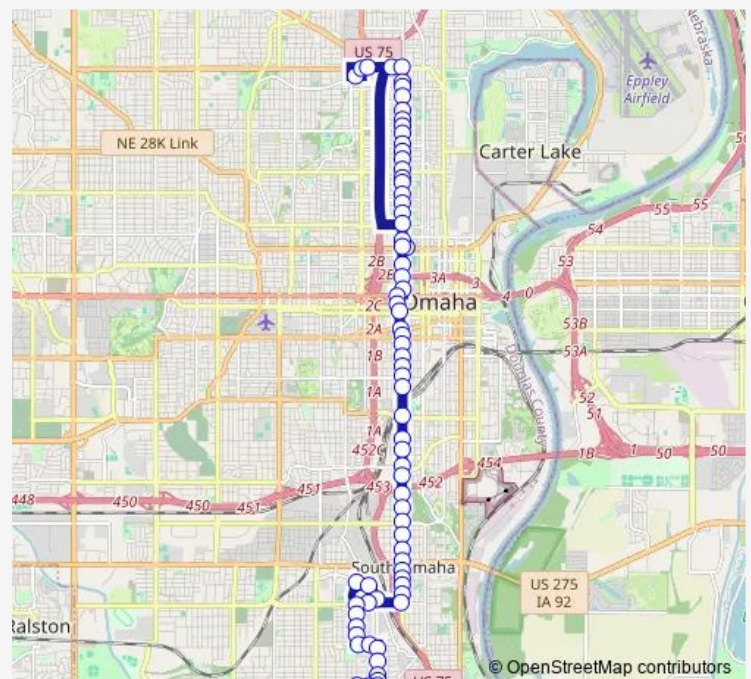

24th & Binney Nw

24th & Maple Nw

24th & Miami Nw

24th & Lake Nw

24th & Grant Nw

24th & Burdette Nw

24th & Blondo Sw

24th & Decatur Nw

24th & Seward Nw

### Route schedule

North Omaha TC Bay 12 — 22nd & Cuming Ne

Monday 22:45

Tuesday 22:45

Wednesday 22:45

Thursday 22:45

Friday 22:45

Saturday 21:45

### Route info

Direction: North Omaha TC Bay 12

Stops: 55

Trip Duration: 0 hour 47 min

24 — 24th Street

24th & Hamilton Nw

24th & Metro Entrance Nw

24th & Cuming Nw