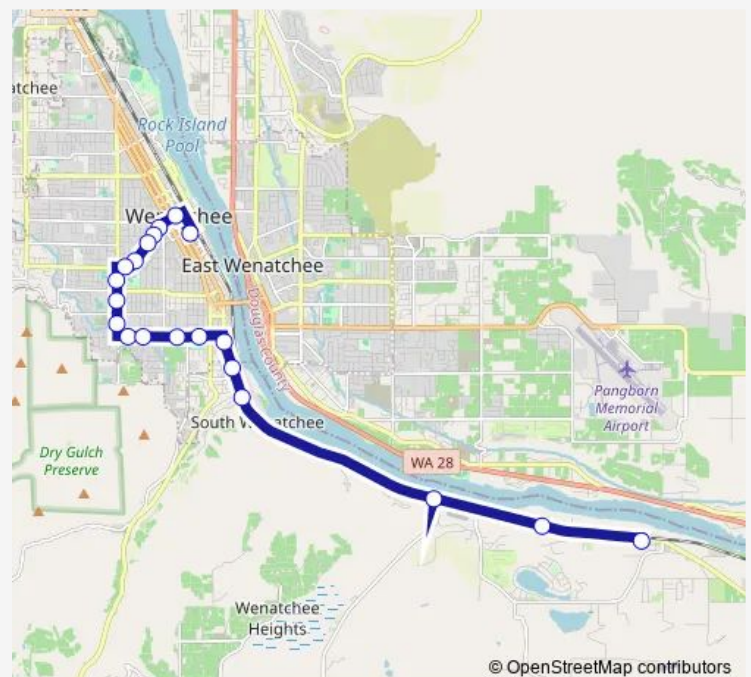

Crawford Ave and Miller

Miller St and Crawford at Hospital

Miller and Stevens at Wenatchee Hs

Route schedule

Malaga Market — Columbia Station

Monday	06:50-18:50
Tuesday	06:50-18:50
Wednesday	06:50-18:50
Thursday	06:50-18:50
Friday	06:50-18:50
Saturday	10:49-17:19
Sunday	10:49-17:19

Route info

Direction: Malaga Market

Stops: 28

Trip Duration: 0 hour 25 min

■ 24 — Malaga

Miller St and Russell at Pioneer Ms

Cherry St and Miller

Orondo Ave and Alaska

Orondo Ave and Idaho

Orondo Ave and Washington

Orondo Ave and Mission

Columbia Station

Direction

Malaga Market — Columbia Station

33 stops

[Open route schedule](#)

Direction: Columbia Station

Stops: 20

Trip Duration: 0 hour 20 min

24 Bus time schedules and route maps are available in an offline PDF at busmaps.com. Use the busmaps.com website to see live bus times, train schedule or subway schedule, and step-by-step directions for all public transit in Wenatchee