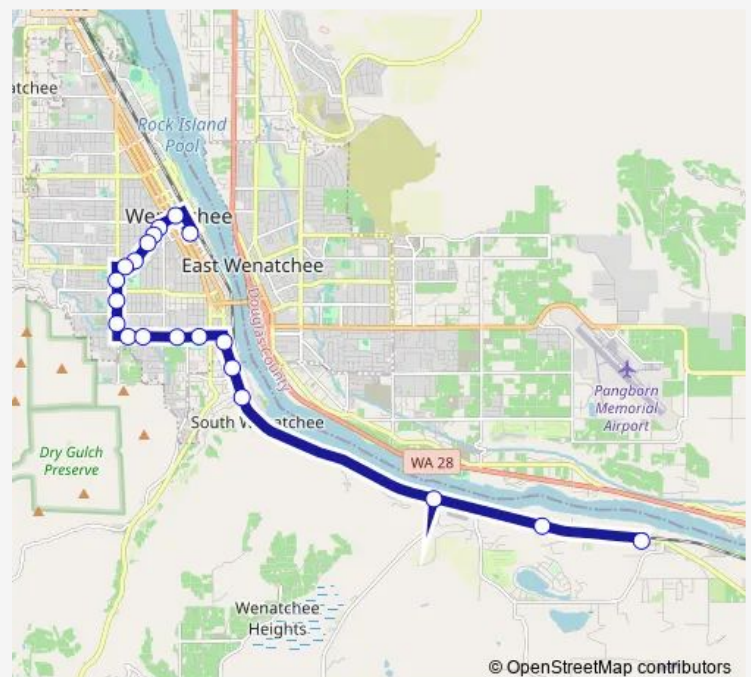

Crawford Ave and Miller

Miller St and Crawford at Hospital

Miller and Stevens at Wenatchee Hs

Route schedule

Malaga Market — Columbia Station

Monday	06:50-18:50
Tuesday	06:50-18:50
Wednesday	06:50-18:50
Thursday	06:50-18:50
Friday	06:50-18:50
Saturday	10:49-17:19
Sunday	10:49-17:19

Route info

Direction: Malaga Market

Stops: 28

Trip Duration: 0 hour 25 min

■ 24 — Malaga

BusMaps

Miller St and Russell at Pioneer Ms

Cherry St and Miller

Orondo Ave and Alaska

Orondo Ave and Idaho

Orondo Ave and Washington

Orondo Ave and Mission

Columbia Station

Direction

Malaga Market — Columbia Station

33 stops

Route info

Direction: Columbia Station

Stops: 20

Trip Duration: 0 hour 19 min

24 Bus time schedules and route maps are available in an offline PDF at busmaps.com. Use the busmaps.com website to see live bus times, train schedule or subway schedule, and step-by-step directions for all public transit in Wenatchee