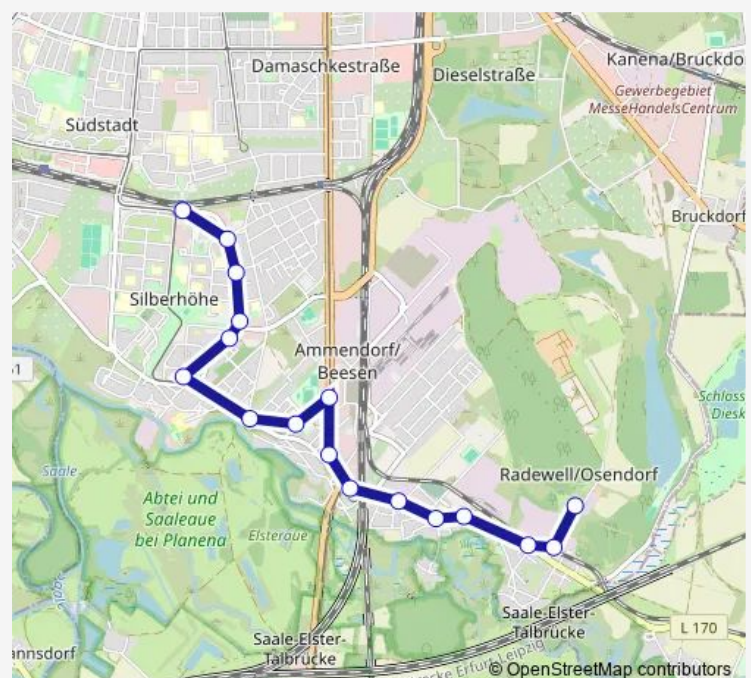

Route schedule

Halle (Saale), S-Bahnhof Silberhöhe (Tram/Bus) — Halle (Saale), Osendorf

Monday 00:55-23:46

Tuesday 00:55-23:46

Wednesday 00:55-23:46

Thursday 00:55-23:46

Friday 00:55-23:46

Saturday 00:25-23:33

Sunday 00:25-23:45

Route info

Direction: Halle (Saale), S-Bahnhof Silberhöhe (Tram/Bus)

Stops: 17

Trip Duration: 0 hour 15 min

Direction

Halle (Saale), Osendorf — Halle (Saale), S-Bahnhof Silberhöhe (Tram/Bus)

18 stops

[Open route schedule](#)

Halle (Saale), Osendorf

Halle (Saale), Osendorf, Str. der Bergarbeiter

Halle (Saale), Richard-Loesche-Str.

Halle (Saale), Karl-Meißner-Str.

Halle (Saale), Radeweller Str.

Halle (Saale), Radewell

Monday 22:48-23:55

Tuesday 22:48-23:55

Wednesday 22:48-23:55

Thursday 22:48-23:55

Friday 22:48-23:55

Saturday 00:35-23:55

Sunday 00:35-23:55

Route info