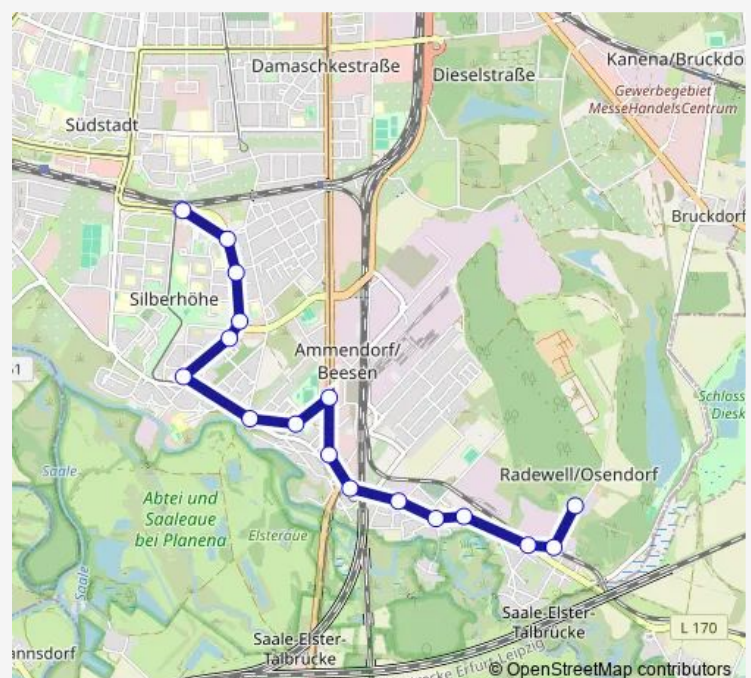

Halle (Saale), Radewell

Halle (Saale), Radeweller Str.

Halle (Saale), Karl-Meißner-Str.

Halle (Saale), Richard-Loesche-Str.

Halle (Saale), Osendorf, Str. der Bergarbeiter

Halle (Saale), Osendorf

Route schedule

Halle (Saale), S-Bahnhof Silberhöhe (Tram/Bus) — Halle (Saale), Osendorf

Monday 00:55-23:46

Tuesday 00:55-23:46

Wednesday 00:55-23:46

Thursday 00:55-23:46

Friday 00:55-23:46

Saturday 00:25-23:33

Sunday 00:25-23:45

Route info

Direction: Halle (Saale), S-Bahnhof Silberhöhe (Tram/Bus)

Stops: 17

Trip Duration: 0 hour 17 min

Direction

Halle (Saale), Osendorf — Halle (Saale), S-Bahnhof Silberhöhe (Tram/Bus)

18 stops

[Open route schedule](#)

Monday 22:48-23:55

Tuesday 22:48-23:55

Wednesday 22:48-23:55

Thursday 22:48-23:55

Friday 22:48-23:55

Saturday 00:35-23:55

Sunday 00:35-23:55

Route info