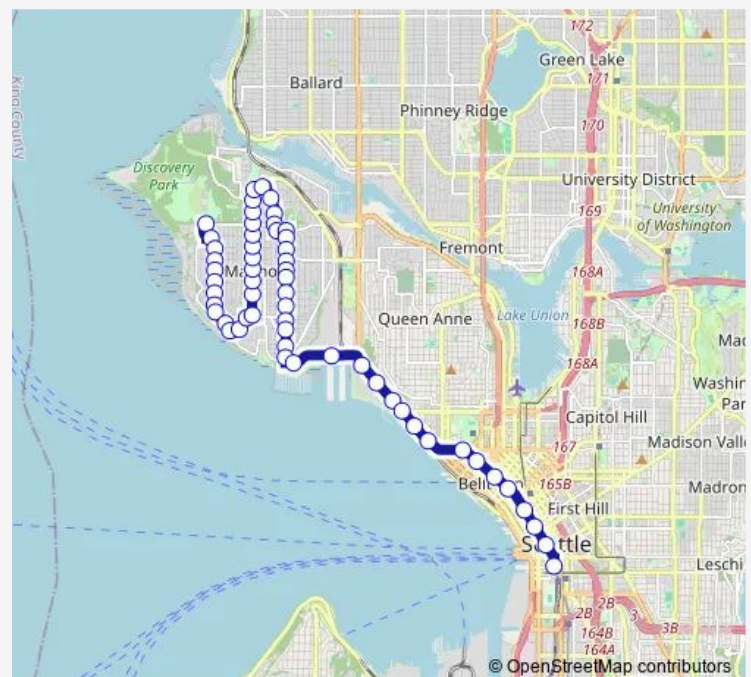

Denny Way & Queen Anne Ave N

Western Ave W & Elliott Ave W

Elliott Ave W & 4th Ave W

Elliott Ave W & 6th Ave W

Elliott Ave W & W Mercer St

Elliott Ave W & W Mercer Pl

Elliott Ave W & W Prospect St

Thorndyke Ave W & W Hayes St

28th Ave W & W Blaine St

28th Ave W & W Crockett St

28th Ave W & W Lynn St

Route schedule

4th Ave S & S Royal Brougham Way — W Emerson St & Magnolia Blvd W

Monday 05:23-23:53

Tuesday 05:23-23:53

Wednesday —

Thursday 05:23-23:53

Friday 05:23-23:53

Saturday 05:51-23:50

Sunday 06:23-23:54

Route info

Direction: 4th Ave S & S Royal Brougham Way

Stops: 58

Trip Duration: 0 hour 44 min

28th Ave W & W Halladay St

28th Ave W & W Raye St

28th Ave W & W Fulton St

28th Ave W & W Barrett St

28th Ave W & W Dravus St

28th Ave W & W Bertona St

28th Ave W & W Ruffner St

W Tilden St & 29th Ave W