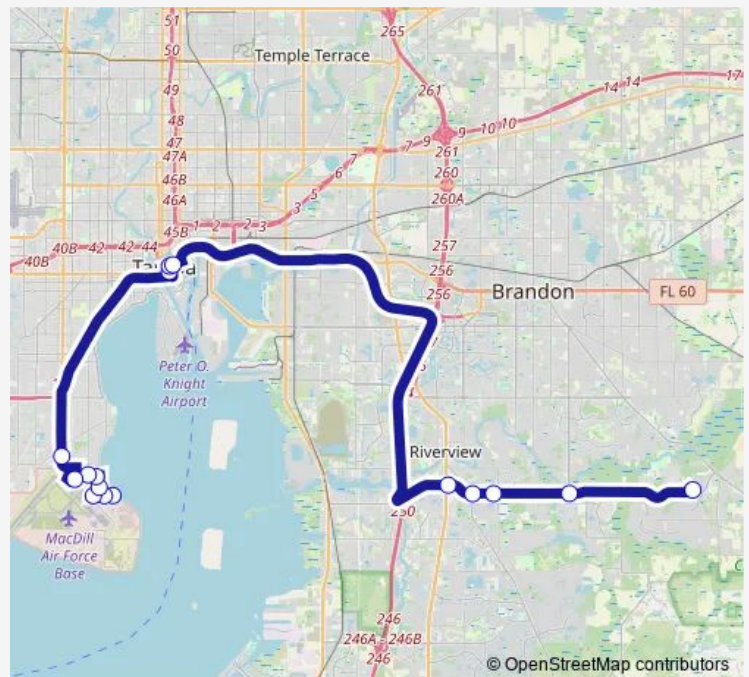

Great Egret Ave Hospital/Clinic

Zemke Ave @ Macdill Ave

Zemke Ave @ Boundary Blvd

Florida Keys Ave @ Tampa Point Blvd

Florida Keys Av @ Cypress Stand St

Florida Keys Ave @ Seminole Indian Pl

Hillsborough Loop Dr @ Brown Pelican Ave

**Route schedule**

Fishhawk Sports Complex Pnr — Hillsborough Loop Dr @ Brown Pelican Ave

|           |             |
|-----------|-------------|
| Monday    | 05:10-06:20 |
| Tuesday   | 05:10-06:20 |
| Wednesday | 05:10-06:20 |
| Thursday  | 05:10-06:20 |
| Friday    | 05:10-06:20 |
| Saturday  | —           |
| Sunday    | —           |

**Route info**

Direction: Fishhawk Sports Complex Pnr

Stops: 16

Trip Duration: 1 hour 13 min

24 — Fishhawk/South Tampa Limited Express

Hillsborough Loop Dr @ Brown Pelican Ave

Zemke Ave @ Boundary Blvd

Zemke Ave @ Macdill Ave

Great Egret Ave Hospital/Clinic

Dale Mabry Hwy @ Pinewood St

Florida Ave @ Whiting St

Jackson St @ Marion St

Jackson St @ Pierce St Metrorapid