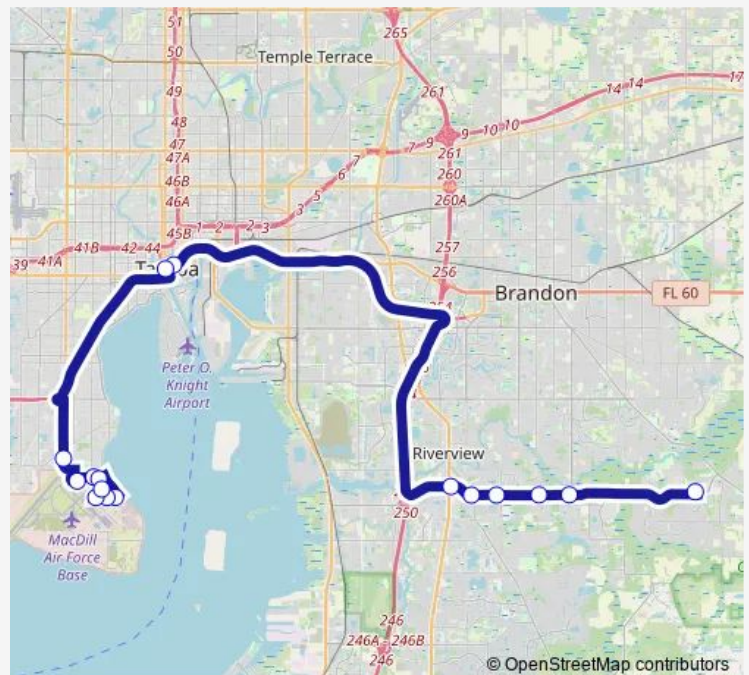

Great Egret Ave Hospital/Clinic

Zemke Ave @ Macdill Ave

Zemke Ave @ Boundary Blvd

Florida Keys Ave @ Tampa Point Blvd

Florida Keys Av @ Cypress Stand St

Florida Keys Ave @ Seminole Indian Pl

Hillsborough Loop Dr @ Brown Pelican Ave

**Route schedule**

Fishhawk Sports Complex Pnr — Hillsborough Loop Dr @ Brown Pelican Ave

Monday 05:10-06:20

Tuesday 05:10-06:20

Wednesday 05:10-06:20

Thursday 05:10-06:20

Friday 05:10-06:20

Saturday —

Sunday —

**Route info**

Direction: Fishhawk Sports Complex Pnr

Stops: 16

Trip Duration: 1 hour 13 min

24 — Fishhawk/South Tampa Limited Express

**Direction**

Florida Keys Ave @ Tampa Point Blvd — Fishhawk Sports Complex Pnr

Zemke Ave @ Macdill Ave

Great Egret Ave Hospital/Clinic

Dale Mabry Hwy @ Pinewood St

Florida Ave @ Whiting St

Jackson St @ Marion St

Jackson St @ Pierce St Metrorapid

Boyette Rd @ US Hwy 301

Boyette Rd @ Balm Riverview Rd