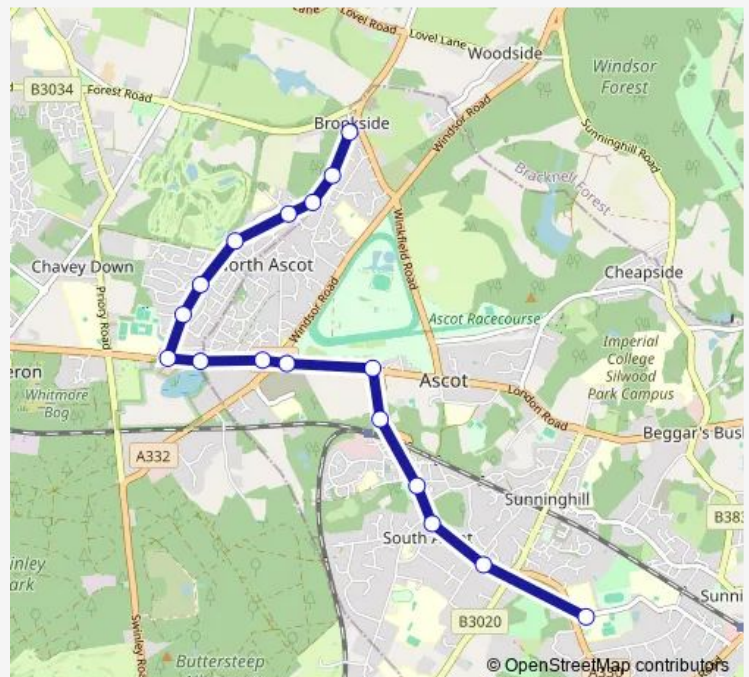

Ascot Heath

The Gold Cup

Goaters Road

Fernbank Corner

Gainsborough Drive

Heatherwood Hospital - west

Heatherwood Hospital - east

Station Hill

Ascot Station

Victoria Road

Coronation Road

St Marys Road

Charters School

### Route schedule

Old Post Office — Charters School

Monday 07:54

Tuesday 07:54

Wednesday 07:54

Thursday 07:54

Friday 07:54

Saturday —

### Route info

Direction: Old Post Office

Stops: 17

Trip Duration: 0 hour 22 min

24 — Charters School - Winkfield