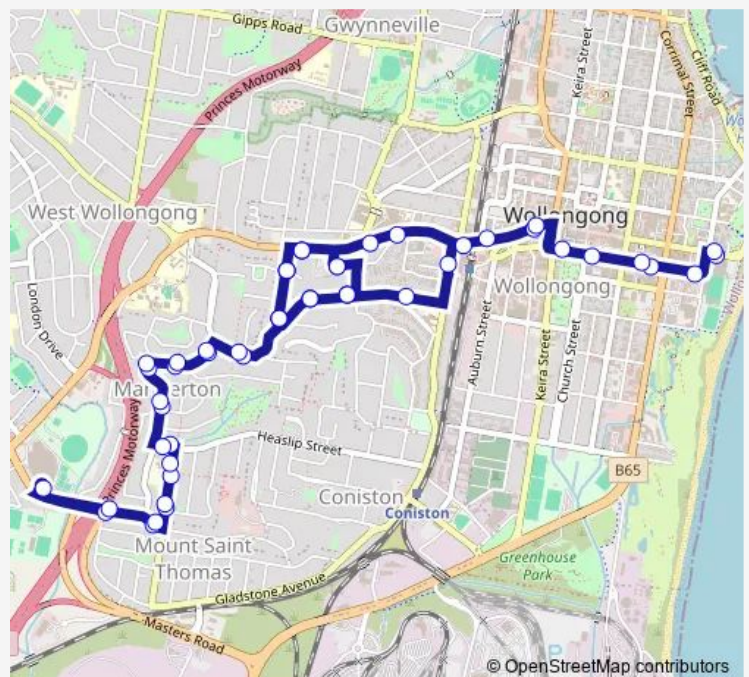

Bus 24 Wollongong to Figtree via Mangerton (Loop Service)

[Go to website](#)

Direction

WIN Entertainment Centre, Crown St — Crown St Opp
WIN Entertainment Centre

53 stops

[Open route schedule](#)

- WIN Entertainment Centre, Crown St
- Burelli St At Harbour St
- Wollongong City Council And Library, Burelli St
- Wollongong Central, Burelli St, Stand C
- Crown St After Keira St
- Crown St At Gladstone Av
- Crown St Opp Wollongong Hospital
- Crown St Opp New Dapto Rd
- Crown St Before Mangerton Rd
- Mangerton Rd At Howarth PI
- Mangerton Rd At Rowland Av
- Rowland Av At Crana PI
- Rowland Av Opp Mckenzie Av
- IRT Diment Towers Retirement Village, Staff St
- Crown St Before Mangerton Rd
- Mangerton Rd At Howarth PI
- Mangerton Rd At Rowland Av
- Norman St Opp Elizabeth St
- Woodlawn Av After Norman St
- Woodlawn Av After Eastern Av
- St Johns Av At Woodlawn Av

Route info

Direction: WIN Entertainment Centre, Crown St

Stops: 53

Trip Duration: 0 hour 49 min

24 — Wollongong to Figtree via Mangerton (Loop Service) **BusMaps**

St Johns Av At Byrarong Av

Heaslip St After St Johns Av

Monday 07:19-17:46

Tuesday 07:19

Wednesday 07:19

Thursday 07:19

Friday 07:19

Saturday —

Sunday 17:46

Route info

Direction: WIN Entertainment Centre, Crown St

Stops: 56

Trip Duration: 0 hour 51 min

Taronga Av At Toorak Av

The Av After Taronga Av

The Av At Masters Rd

Figtree Grove Shopping Centre, Figtree Grove Carpark