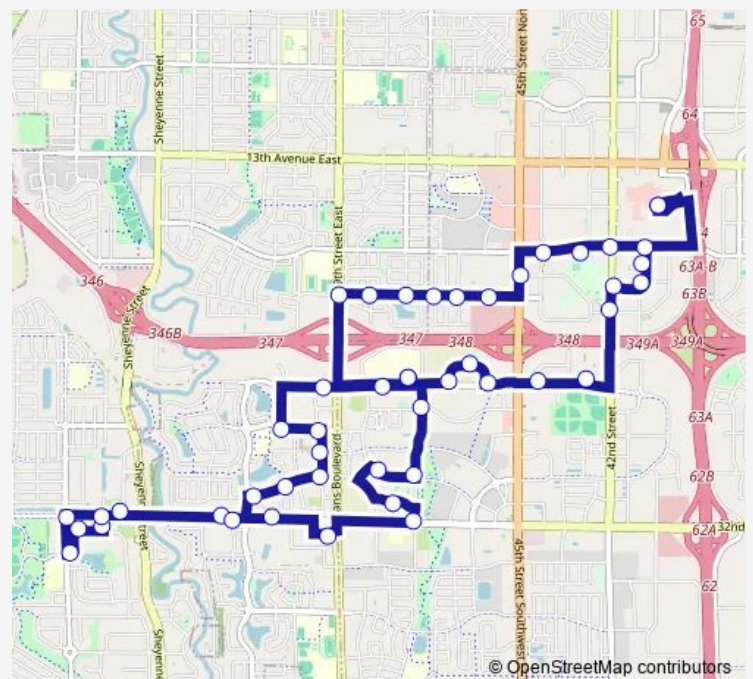

32nd Ave W & West Fargo Sports Arena (Midblock North)

6th St W & 33rd Ave W (Corner Nw)

Route schedule

Shelter 240 (West Acres) — Shelter 240 (West Acres)

Monday 06:30-20:30

Tuesday 06:30-20:30

Wednesday 06:30-20:30

Thursday 06:30-20:30

Friday 06:30-20:30

Saturday 07:30-20:30

Sunday —

Route info

Direction: Shelter 240 (West Acres)

Stops: 47

Trip Duration: 0 hour 55 min

24

33rd Ave W & West Lake Apartments (Midblock North)

8th St W & 9th St W (Midblock North)

9th St W & 32nd Ave W (Corner Se)

32nd Ave W & 6th St W (Corner Sw)

32nd Ave E & 2nd/4th St E (Midblock South)

31st Ave E & Foxtail Dr E (Corner Sw)

31st Ave E & 6th St E (Corner Sw)

31st Ave E & Bluestem Dr (Corner Sw)

Bluestem Dr & Apartments (Midblock East)

Bluestem Dr & 26th Ave E (Corner Se)

26th Ave E & 6th St E (Corner Ne)

55th St S & Costco (Corner Sw)