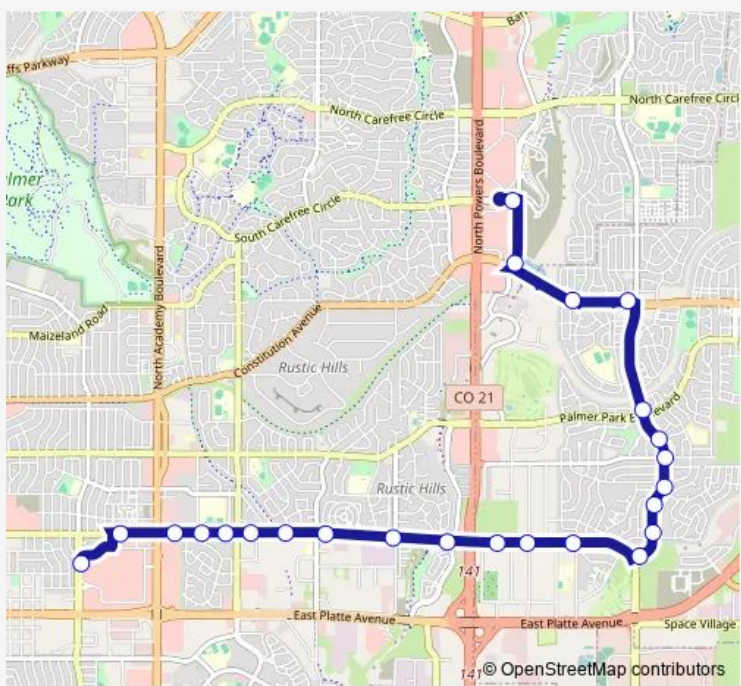

Bus 24 Galley Rd - Tutt Blvd

[Go to website](#)

Direction
S. Carefree/ Tutt Blvd — Citadel Core Stop
28 stops
[Open route schedule](#)

- S. Carefree/ Tutt Blvd
- Tutt/New Center Pt
- Constitution/Waynoka
- Constitution/Piros
- Constitution/Leoti
- Peterson/Lonsdale
- Peterson/Palmer Park
- Peterson/Wichita
- Peterson/Omaha
- Peterson/Mescalero
- Peterson/Nez Perce
- Peterson/Western
- Peterson/Galley
- Galley/Hathaway
- Galley/Ford
- Galley/Valley
- 5910 Galley
- Galley/Space Center
- Galley/Babcock
- Galley/Wooten
- Galley/Moffat

Route schedule
S. Carefree/ Tutt Blvd — Citadel Core Stop

Monday	05:42-21:12
Tuesday	05:42-21:12
Wednesday	05:42-21:12
Thursday	05:42-21:12
Friday	05:42-21:12
Saturday	08:12-21:12
Sunday	09:12-17:12

Route info
Direction: S. Carefree/ Tutt Blvd
Stops: 28
Trip Duration: 0 hour 19 min

24 — Galley Rd - Tutt Blvd BusMaps