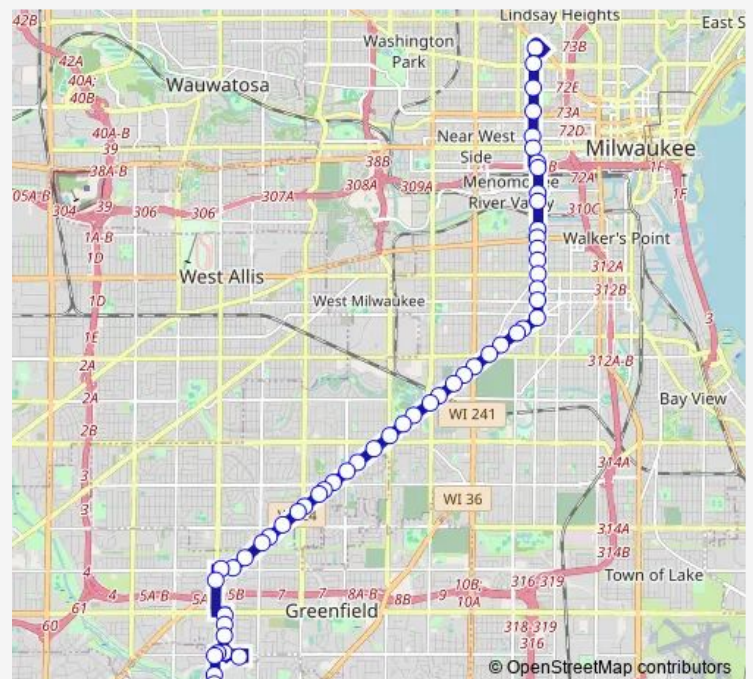

Thursday 05:10-23:33

Friday 05:10-23:33

Saturday 05:53-23:22

Sunday 06:11-22:54

Route info

Direction: Northway & Grange

Stops: 55

Trip Duration: 0 hour 50 min