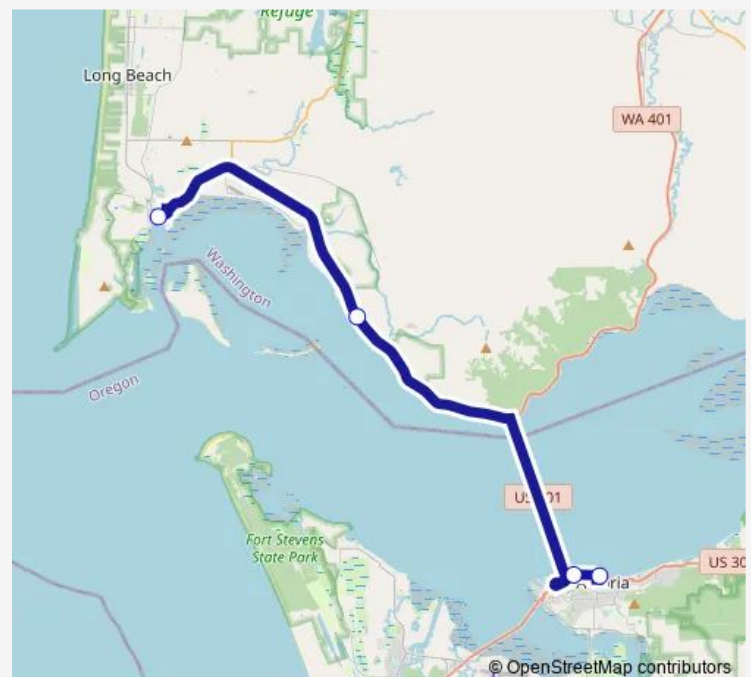

Bus 24 Ilwaco-Astoria

[Go to website](#)

Direction

Ilwaco Port — Transit Center - Astoria

4 stops

[Open route schedule](#)

Ilwaco Port

Chinook Store

Hume & Marine Dr. - A

Transit Center - Astoria

Route schedule

Ilwaco Port — Transit Center - Astoria

Monday	06:50-16:10
Tuesday	06:50-16:10
Wednesday	06:50-16:10
Thursday	06:50-16:10
Friday	06:50-16:10
Saturday	—
Sunday	—

Route info

Direction: Ilwaco Port

Stops: 4

Trip Duration: 0 hour 30 min

24 — Ilwaco-Astoria

BusMaps

Direction

Transit Center - Astoria — Ilwaco Port

3 stops

[Open route schedule](#)

Transit Center - Astoria

Post Office - C

Ilwaco Port

Route schedule

Transit Center - Astoria — Ilwaco Port

Monday	07:20-17:20
Tuesday	07:20-17:20
Wednesday	07:20-17:20
Thursday	07:20-17:20
Friday	07:20-17:20
Saturday	—
Sunday	—