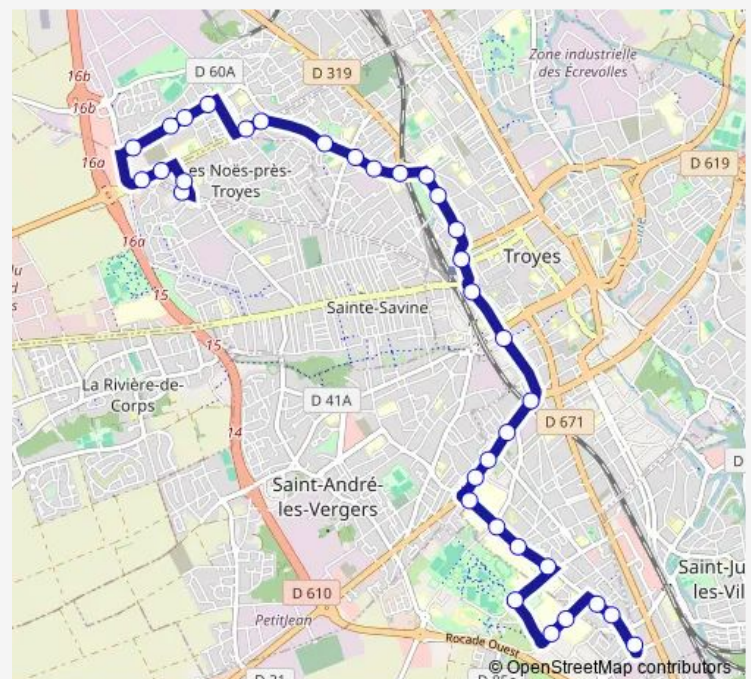

### Route schedule

Chantereigne — Chartreux

Monday 07:10

Tuesday 07:10

Wednesday 07:10

Thursday 07:10

Friday 07:10

Saturday —

### Route info

Direction: Chantereigne

Stops: 34

Trip Duration: 0 hour 39 min

24 — Chapelle ST LUC Juin-Chartreux

Verdun

Herriot

Hopital Simone Veil