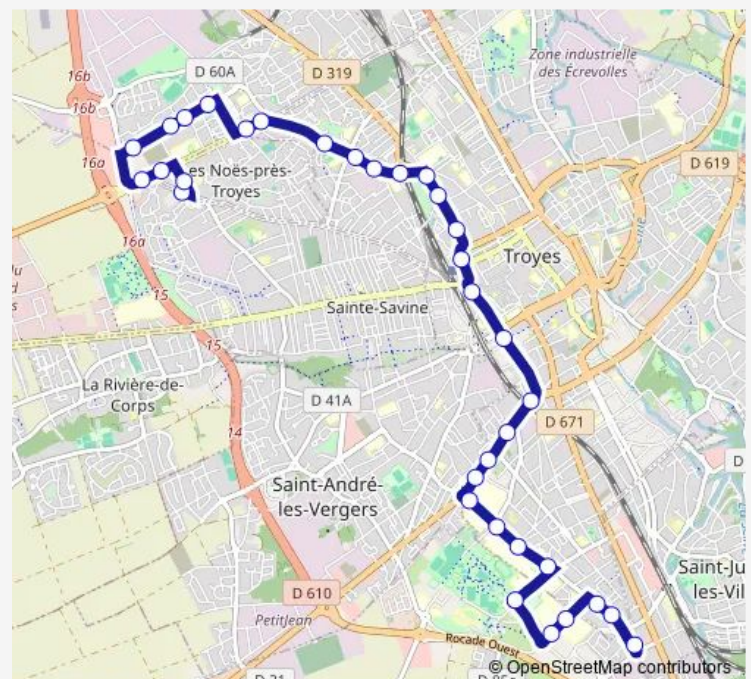

### Route schedule

Chantereigne — Chartreux

Monday 07:10

Tuesday 07:10

Wednesday 07:10

Thursday 07:10

Friday 07:10

Saturday —

### Route info

Direction: Chantereigne

Stops: 34

Trip Duration: 0 hour 39 min

24 — Chapelle ST LUC Juin-Chartreux

Verdun

Herriot

Hopital Simone Veil