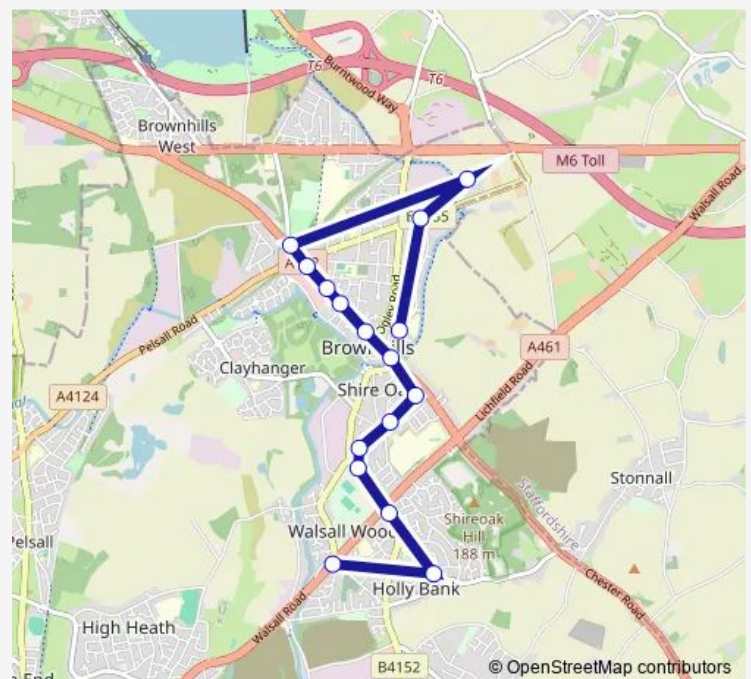

Bus 24 Catshill - Walsall Wood via Brownhills

[Go to website](#)

Direction

Millfield School — St John's Church

16 stops

[Open route schedule](#)

Millfield School

Lichfield Rd

Simmonds Way

Peake Crescent

Occupation Rd

Streets Corner

Blakemore Rd

St John's Church

Route schedule

Millfield School — St John's Church

Monday 09:33-14:33

Tuesday 09:33-14:33

Wednesday 09:33-14:33

Thursday 09:33-14:33

Friday 09:33-14:33

Saturday 09:33-14:33

Sunday 09:33-14:33

Route info

Direction: Millfield School

Stops: 16

Trip Duration: 0 hour 24 min

24 — Catshill - Walsall Wood via Brownhills

Direction

St John's Church — Millfield School

17 stops

[Open route schedule](#)