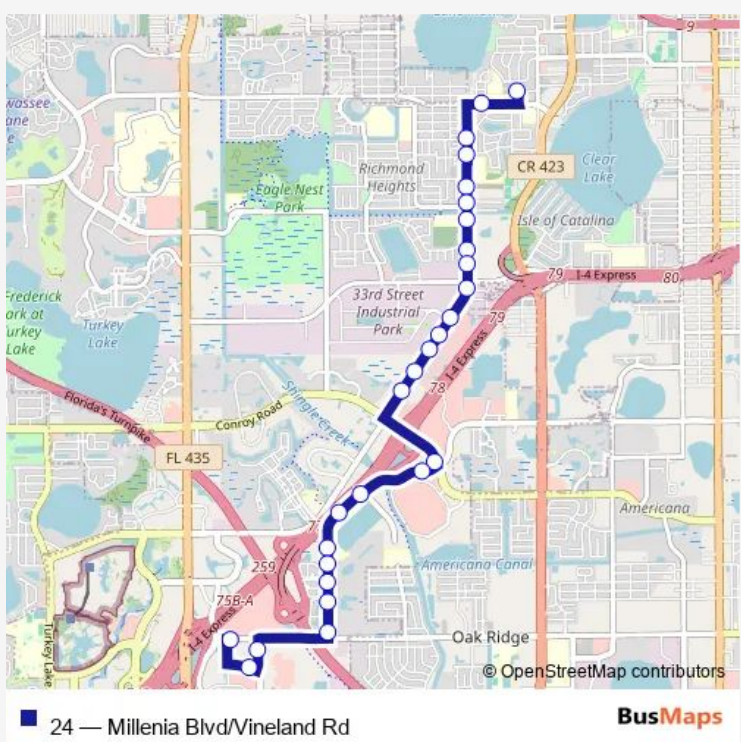

Bus 24 Millenia Blvd/Vineland Rd

[Go to website](#)

Direction
Bethune DR AND Lewis Ct — W OAK Ridge RD AND
Adriana Ave

28 stops

[Open route schedule](#)

- Bethune DR AND Lewis Ct
- Columbia ST AND Drew Ave
- Bruton Blvd AND Cepeda St
- Bruton Blvd AND Wells St
- Bruton Blvd AND Covington St
- Bruton Boulevard AND Roseboro Street
- Bruton Blvd AND Chandler St
- Bruton Blvd AND Prince Hall Blvd
- Bruton Blvd AND Prince Hall Blvd
- Vineland RD AND 34th St
- Vineland RD AND 34th St
- Vineland RD AND 34th St
- Vineland RD AND Sindelar Way
- Vineland RD AND Orange CTY Fleet Mgmt Rd
- Vineland RD AND Sindelar Way
- Conroy RD AND Millenia Blvd
- Millenia Blvd AND Conroy Rd
- Millenia Blvd AND Topiary Dr
- Millenia Blvd AND Radebaugh Way
- Millenia Blvd AND Northbridge Dr
- Millenia Blvd AND Northbridge Dr

Route schedule
Bethune DR AND Lewis Ct — W OAK Ridge RD AND
Adriana Ave

Monday	06:00-18:00
Tuesday	06:00-18:00
Wednesday	06:00-18:00
Thursday	06:00-18:00
Friday	06:00-18:00
Saturday	06:00-18:00
Sunday	06:35-17:35

Route info

Direction: Bethune DR AND Lewis Ct

Stops: 28

Trip Duration: 0 hour 24 min