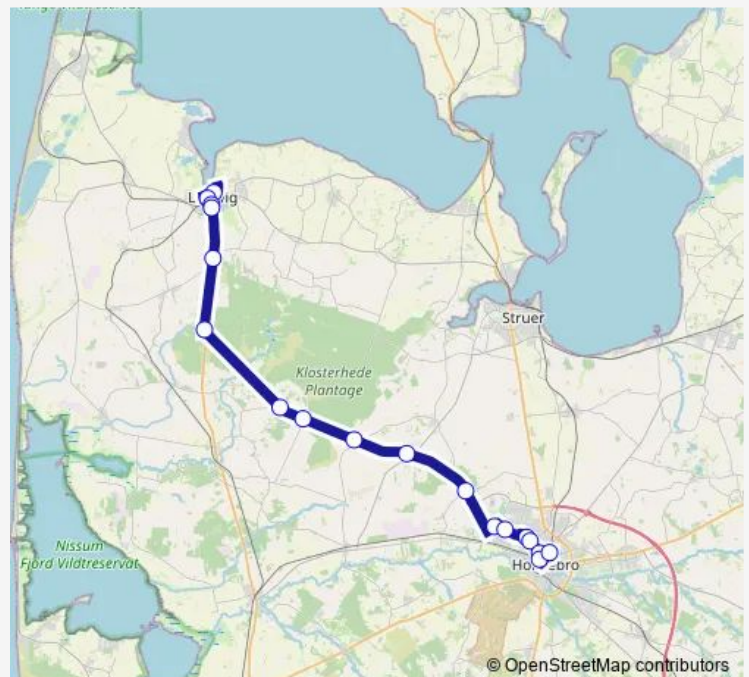

Lemvig St. (Lemvig Kom)

Route schedule

Holstebro Trafikterminal — Lemvig St. (Lemvig Kom)

Monday 06:55-19:10

Tuesday 06:55-19:10

Wednesday 06:55-19:10

Thursday 06:55-19:10

Friday 06:55-19:10

Saturday —

Sunday 12:40

Route info

Direction: Holstebro Trafikterminal

Stops: 19

Trip Duration: 0 hour 54 min

Direction

Lemvig St. (Lemvig Kom) — Holstebro Trafikterminal

18 stops

[Open route schedule](#)

Lemvig St. (Lemvig Kom)

Romvej (Lemvig Kom)

Lemvig Gymnasium (Lemvig Kom)

Rom kirke (Lemvig Kom)

Vilhelmsborg (Lemvig Kom)

Rødemølle (Lemvig Kom)

Wednesday —

Thursday —

Friday —

Saturday 10:40-17:40

Sunday 15:40-20:40

Route info

Direction: Holstebro Trafikterminal

Stops: 18