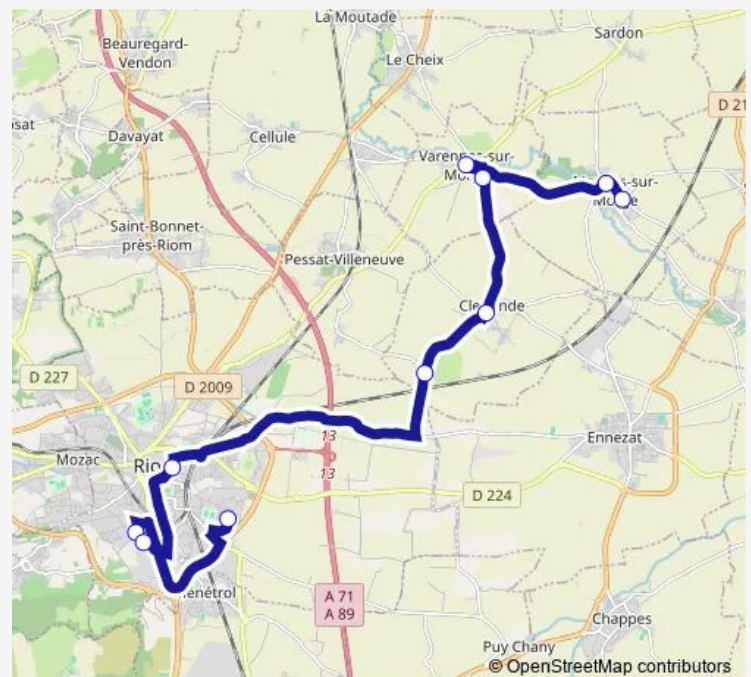

### Direction

Sainte Marie — Martres-SUR-Morge Croisement  
D17/D429

9 stops

[Open route schedule](#)

Sainte Marie

Lycée Virlogeux

Lycée Bonté

Clerlande Grande Gravière

### Route schedule

Sainte Marie — Martres-SUR-Morge Croisement  
D17/D429

Monday	17:55
Tuesday	17:55
Wednesday	—
Thursday	17:55
Friday	17:55
Saturday	—
Sunday	—

### Route info

Direction: Sainte Marie

Stops: 9

Trip Duration: 0 hour 45 min

## Direction

Bel Horizon — Varennes-SUR-Morge Place Liberté

7 stops

[Open route schedule](#)

Bel Horizon

Collège de l'Hospital

Collège Jean Vilar

Clerlande Grande Gravière