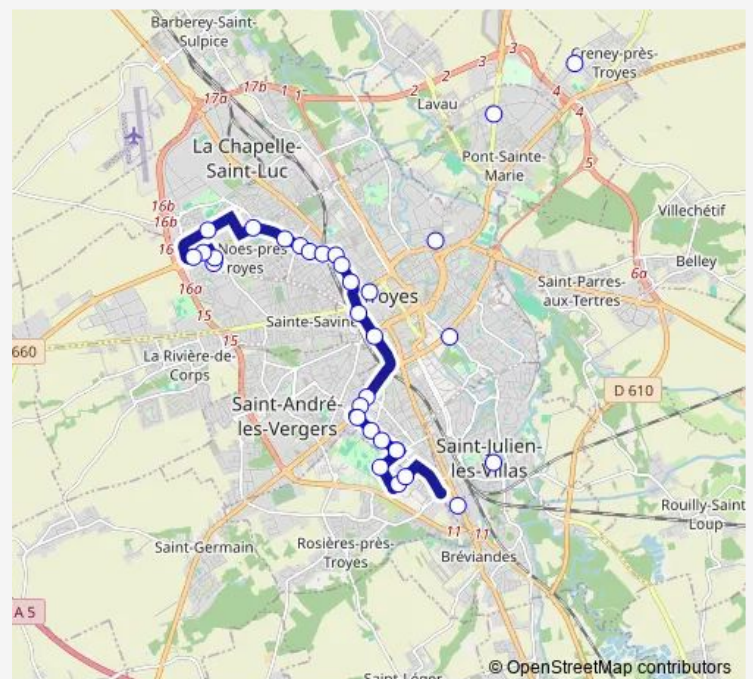

Thursday 07:10

Friday 07:10

Saturday —

Sunday —

Route info

Direction: Chantereigne

Stops: 34

Trip Duration: 0 hour 39 min

24 — Chapelle ST LUC - Chartreux

Verrier

Herriot

Hopital Simone Veil

Lombards

Marne

Lycee Technique

Masson