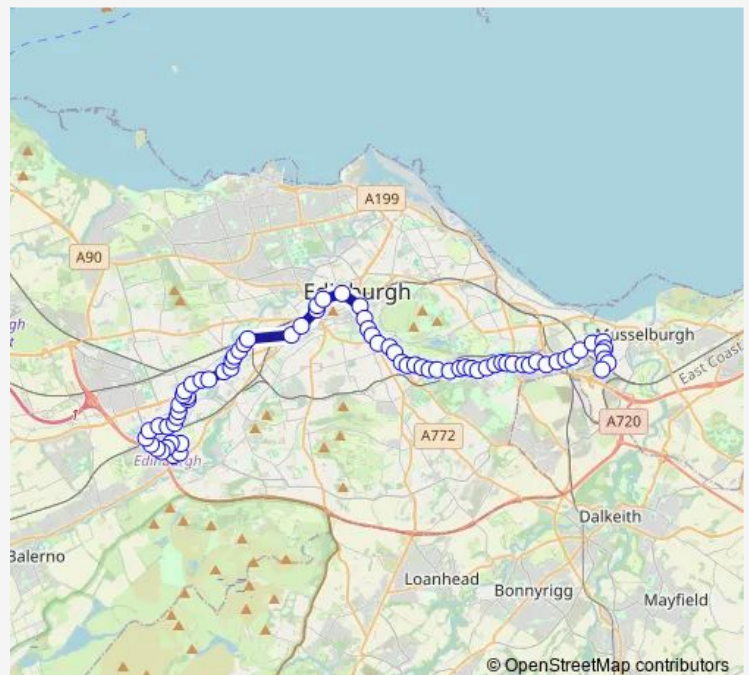

### Route schedule

Clovenstone Drive — Surgeons' Hall

Monday 07:51

Tuesday 07:51

Wednesday 07:51

Thursday 07:51

Friday 07:51

Saturday —

### Route info

Direction: Clovenstone Drive

Stops: 38

Trip Duration: 0 hour 54 min

■ 30

BusMaps

HMP Edinburgh

Stenhouse Mill Lane