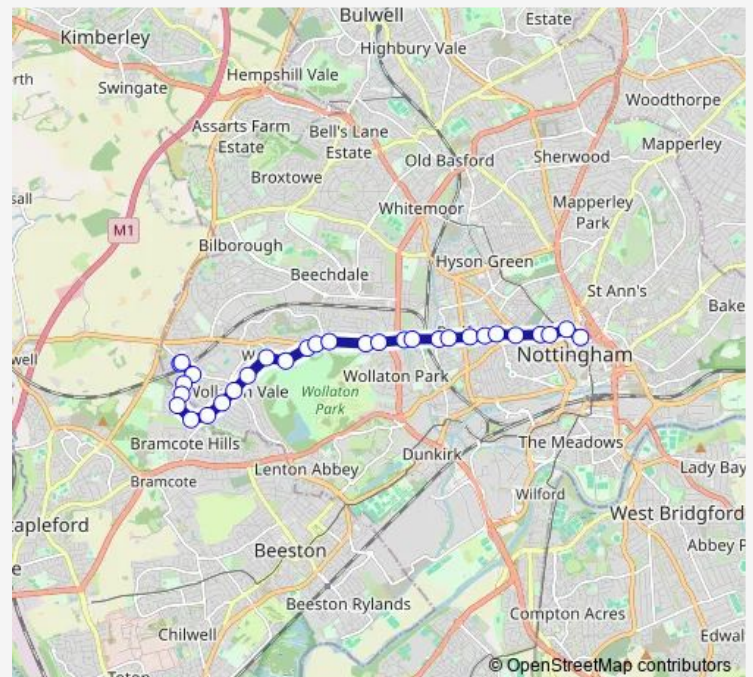

Parkside

Bramcote Drive

Hemlock Stone

Route schedule

Victoria Centre — Wollaton Vale

Monday 06:20-23:05

Tuesday 06:20-23:05

Wednesday 06:20-23:05

Thursday 06:20-23:05

Friday 06:20-23:05

Saturday 07:50-23:05

Sunday 09:40-22:40

Route info

Direction: Victoria Centre

Stops: 29

Trip Duration: 0 hour 26 min

30 — City-Wollaton Vale

Bramcote Lane Shops

Rivergreen Crescent

Deddington Lane

Eyam Close

Grangewood Road

Wharfedale

Grangewood Road

Wollaton Vale

Direction

Wollaton Vale — Victoria Centre

30 stops

[Open route schedule](#)

Wollaton Vale

Rosedale Drive

Grangewood Court