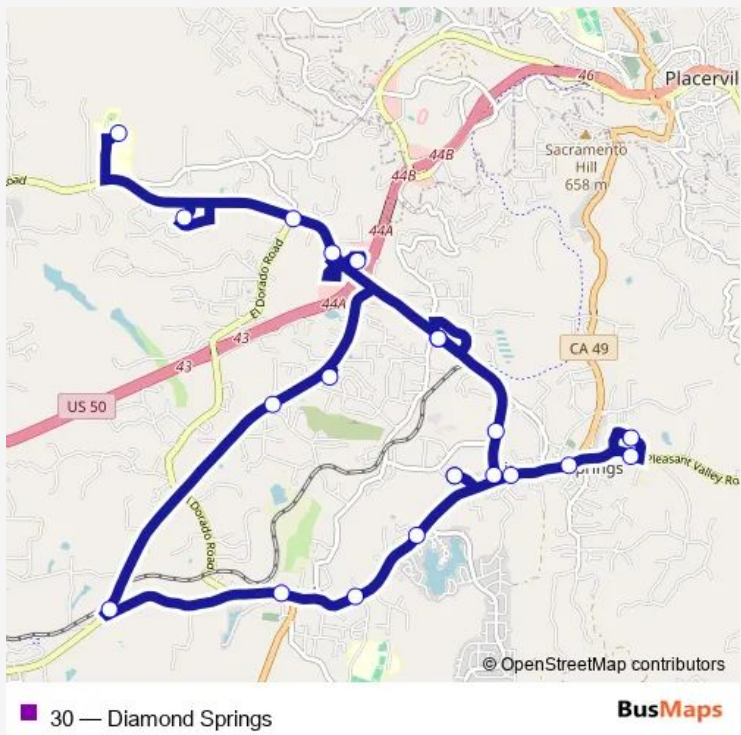

Bus 30 Diamond Springs

[Go to website](#)

Direction
 Missouri Flat Transfer Center — Missouri Flat Transfer Center

22 stops

[Open route schedule](#)

- Missouri Flat Transfer Center
- Fruit Growers
- Missouri Flat Storage Depot
- El Dorado Transit Offices
- Pleasant Valley Rd. at Diamond Meadows Way
- Victory Mine Bldg.
- Pearl Place at Courtside Dr.
- Independence High School
- El Dorado Transit Offices
- Pleasant Valley Rd at Patterson Dr.
- Pleasant Valley Rd. and Oro Ln.
- Pleasant Valley Rd. at Church St.
- Mother Lode Dr. at Pleasant Valley Rd.
- Mother Lode Dr. at Blanchard Rd. (South)
- Eskaton Lincoln Manor
- Missouri Flat Transfer Center
- Safeway Plaza (Missouri Flat Rd.)
- Folsom Lake College, El Dorado Center
- Green Valley Church
- Missouri Flat Rd. at El Dorado Rd.
- Prospector's Plaza

Route schedule

Missouri Flat Transfer Center — Missouri Flat Transfer Center

Monday	07:00-18:00
Tuesday	07:00-18:00
Wednesday	07:00-18:00
Thursday	07:00-18:00
Friday	07:00-18:00
Saturday	—
Sunday	—

Route info

Direction: Missouri Flat Transfer Center

Stops: 22

Trip Duration: 0 hour 55 min

30 Bus time schedules and route maps are available in an offline PDF at busmaps.com. Use the busmaps.com website to see live bus times, train schedule or subway schedule, and step-by-step directions for all public transit in Placerville

The schedule is provided in the local timezone. Times with "(+1)" indicate departures on the next day.

PDF file created on 2025-01-16

2024 BusMaps.com - All Rights Reserved