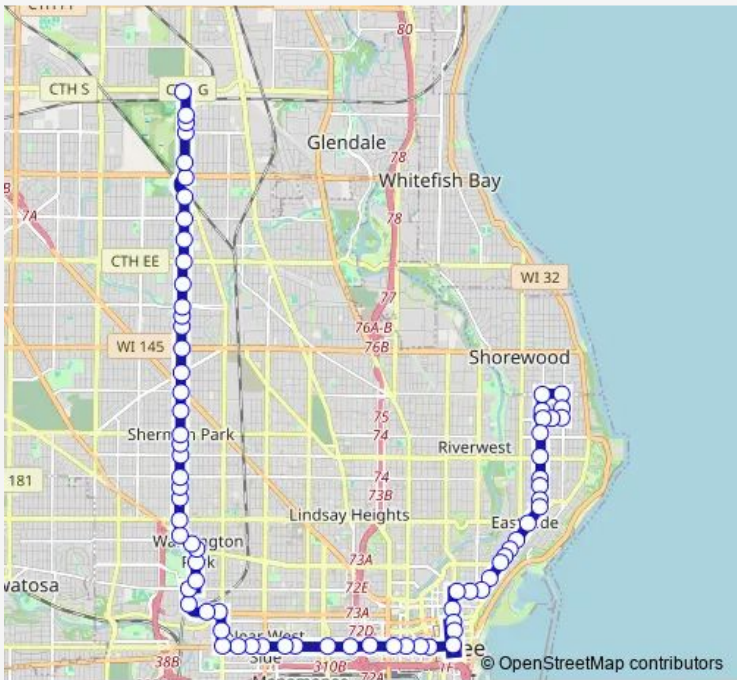

Bus 30 Sherman - Wisconsin

[Go to website](#)

Direction
 Woolworth & Sherman — Kenwood & Maryland
 71 stops
[Open route schedule](#)

- Woolworth & Sherman
- Sherman & Douglas
- Sherman & Monrovia
- Sherman & Florist
- N43 & Thurston
- Hopkins & Silver Spring
- Sherman & Custer
- Sherman & Villard
- Sherman & Fairmount
- Sherman & Hampton
- Sherman & Glendale
- Sherman & Congress
- Sherman & Marion
- Sherman & Hope
- Sherman & Capitol
- Sherman & Roosevelt
- Sherman & Fonddulac
- Sherman & Keefe
- Sherman & Concordia
- Sherman & Burleigh
- Sherman & Chambers

Route schedule
 Woolworth & Sherman — Kenwood & Maryland

Monday	04:39-00:55 ⁺¹
Tuesday	04:39-00:55 ⁺¹
Wednesday	04:39-00:55 ⁺¹
Thursday	04:39-00:55 ⁺¹
Friday	04:39-00:55 ⁺¹
Saturday	04:57-01:22 ⁺¹
Sunday	05:04-00:13 ⁺¹

Route info
 Direction: Woolworth & Sherman
 Stops: 71
 Trip Duration: 1 hour 3 min

30 — Sherman - Wisconsin **BusMaps**

Sherman & Locust

Sherman & Center

Sherman & Clarke

Sherman & Wright

Sherman & North

Lisbon & Lloyd