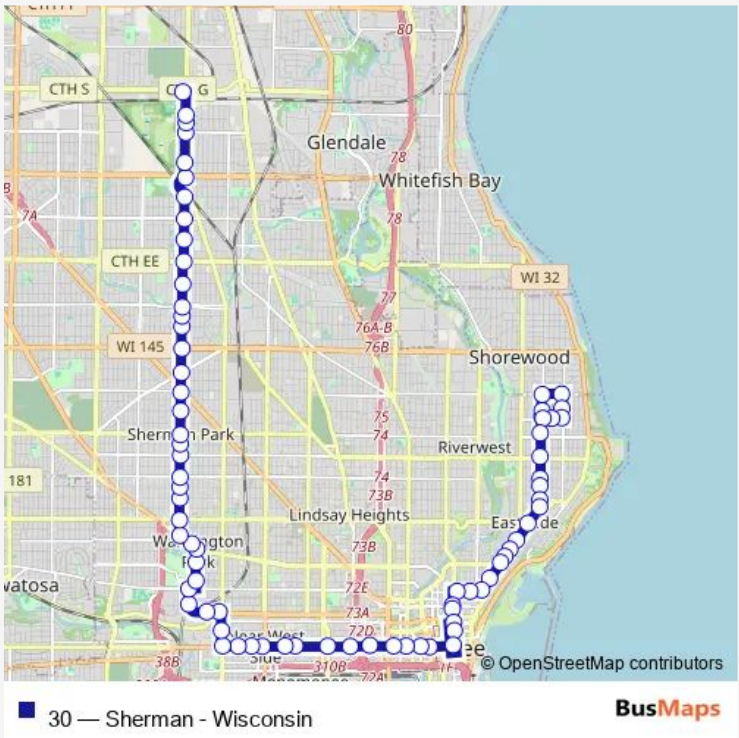

Bus 30 Sherman - Wisconsin

[Go to website](#)

**Direction**  
 Woolworth & Sherman — Kenwood & Maryland  
 71 stops  
[Open route schedule](#)

- Woolworth & Sherman
- Sherman & Douglas
- Sherman & Monrovia
- Sherman & Florist
- N43 & Thurston
- Hopkins & Silver Spring
- Sherman & Custer
- Sherman & Villard
- Sherman & Fairmount
- Sherman & Hampton
- Sherman & Glendale
- Sherman & Congress
- Sherman & Marion
- Sherman & Hope
- Sherman & Capitol
- Sherman & Roosevelt
- Sherman & Fonddulac
- Sherman & Keefe
- Sherman & Concordia
- Sherman & Burleigh
- Sherman & Chambers

Route schedule  
 Woolworth & Sherman — Kenwood & Maryland

Monday	04:39-00:55 <sup>+1</sup>
Tuesday	04:39-00:55 <sup>+1</sup>
Wednesday	04:39-00:55 <sup>+1</sup>
Thursday	04:39-00:55 <sup>+1</sup>
Friday	04:39-00:55 <sup>+1</sup>
Saturday	04:57-01:22 <sup>+1</sup>
Sunday	05:04-00:13 <sup>+1</sup>

Route info  
 Direction: Woolworth & Sherman  
 Stops: 71  
 Trip Duration: 1 hour 3 min

Sherman & Locust

Sherman & Center

Sherman & Clarke

Sherman & Wright

Sherman & North

Lisbon & Lloyd

Lisbon & N41