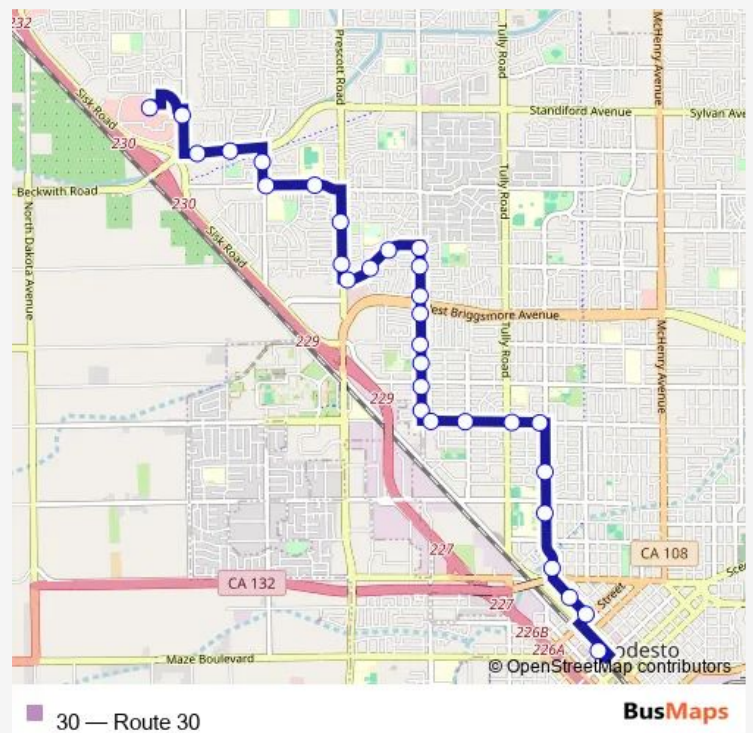

Bus 30 Route 30

[Go to website](#)

Direction
 Bay D - Modesto Transit Center - exit on — Mall Back Entrance

28 stops

[Open route schedule](#)

Bay D - Modesto Transit Center - exit on

- 11th St & K St
- 11th & M St
- 11th St & N St
- Needham St & College Ave
- College Ave & Stoddard Ave
- College Ave & Coldwell Ave
- Roseburg Ave & College Ave
- Roseburg Ave & Tully Rd
- Roseburg Ave & Kearney Ave
- Roseburg Ave & Del Vale Ave
- Roseburg Ave & Carver Rd
- Carver Rd & Clayton Ave
- Carver Rd & Orangeburg Ave
- Carver Rd & Barkwood Dr
- Carver Rd & Gulfstream Dr
- Carver Rd & Scott Ave
- Mt Vernon Dr & Queenaire Ln
- Mt Vernon Dr & Debonaire Dr
- Mt Vernon Dr & Girard Ave
- Prescott Rd & Mt Vernon Dr

Route schedule

Bay D - Modesto Transit Center - exit on — Mall Back Entrance

Monday	06:00-21:30
Tuesday	06:00-21:30
Wednesday	06:00-21:30
Thursday	06:00-21:30
Friday	06:00-21:30
Saturday	07:00-20:30
Sunday	08:30-18:30

Route info

Direction: Bay D - Modesto Transit Center - exit on

Stops: 28

Trip Duration: 0 hour 30 min

Prescott Rd & Chrysler Dr

Rumble Rd & Prescott Rd

Rumble Rd & Ashland Way

Rumble Rd & Conant Ave

Standiford Ave & Conant Ave

Standiford Ave & Hahn Dr

Mall Back Entrance

Direction

Mall Back Entrance — Bay D - Modesto Transit Center - exit on

30 stops

[Open route schedule](#)

Mall Back Entrance