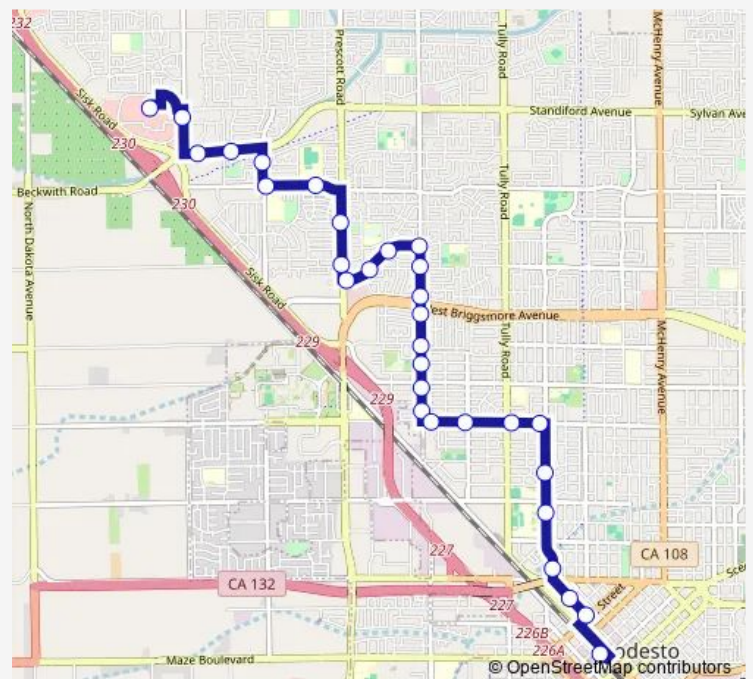

Mt Vernon Dr & Debonaire Dr

Mt Vernon Dr & Girard Ave

Prescott Rd & Mt Vernon Dr

Route schedule

Modesto Transit Center — Mall Back Entrance

Monday 06:00-21:30

Tuesday 06:00-21:30

Wednesday 06:00-21:30

Thursday 06:00-21:30

Friday 06:00-21:30

Saturday 07:00-20:30

Sunday 08:30-18:30

Route info

Direction: Modesto Transit Center

Stops: 28

Trip Duration: 0 hour 30 min

30 — Route 30

Prescott Rd & Chrysler Dr

Rumble Rd & Prescott Rd

Rumble Rd & Ashland Way

Rumble Rd & Conant Ave

Standiford Ave & Conant Ave

Standiford Ave & Hahn Dr

Mall Back Entrance

Direction

Mall Back Entrance — Modesto Transit Center

30 stops

[Open route schedule](#)

Mall Back Entrance

Dale Rd & Veneman Ave

Standiford Ave & Dale Rd

Standiford Ave & Hahn Dr