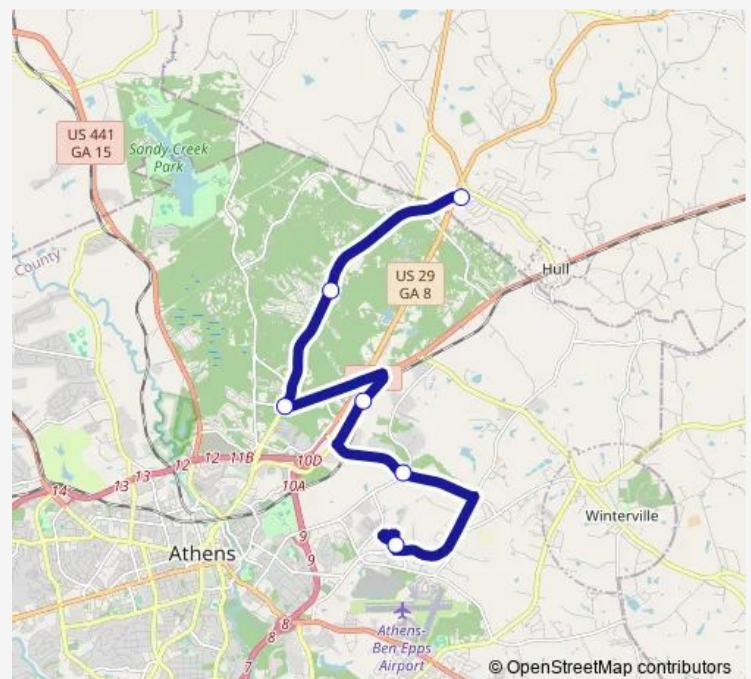

## Bus 30 North Side Circulator

[Go to website](#)

### Route schedule

Hallmark Mobile Home Park — Veterans Administration

Monday 06:05-20:20

Tuesday 06:05-20:20

Wednesday 06:05-20:20

Thursday 06:05-20:20

Friday 06:05-20:20

Saturday —

### Route info

Direction: Hallmark Mobile Home Park

Stops: 6

Trip Duration: 0 hour 25 min

30 — North Side Circulator

**Direction**

Veterans Administration — Hallmark Mobile Home Park

5 stops