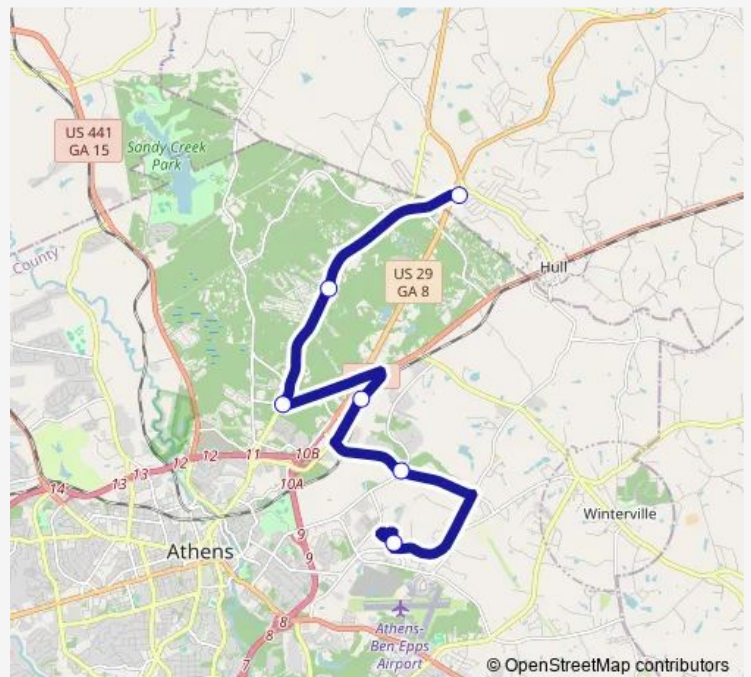

Wednesday 06:05-20:20

Thursday 06:05-20:20

Friday 06:05-20:20

Saturday —

Sunday —

Route info

Direction: Hallmark Mobile Home Park

Stops: 6

Trip Duration: 0 hour 20 min

30 — North Side Circulator

Direction

Veterans Administration — Hallmark Mobile Home Park

5 stops

[Open route schedule](#)

Veterans Administration

Pinewoods

Trail Creek - (Rt. 30 - Northside)

Voyles Road and Spring Valley Road

Hallmark Mobile Home Park

Route schedule

Veterans Administration — Hallmark Mobile Home Park

Monday	06:25-20:45
Tuesday	06:25-20:45
Wednesday	06:25-20:45
Thursday	06:25-20:45
Friday	06:25-20:45
Saturday	—
Sunday	—