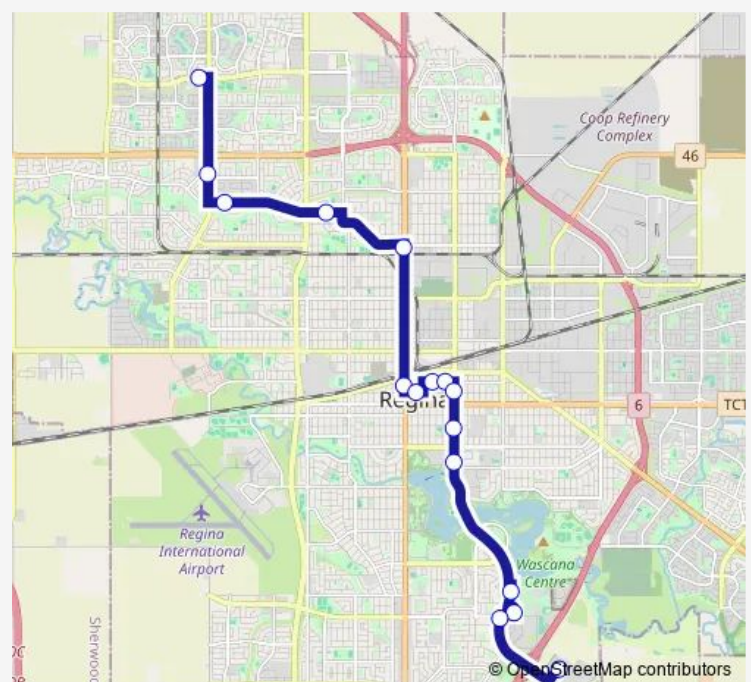

Mccarthy Blvd @ 7th Ave N (Sb)

Sherwood Dr @ Hanbidge Cr (Eb)

Sherwood Dr @ Queen St (Eb)

Albert St @ Avonhurst Dr (Sb)

Albert St @ 11th Ave (Sb)

12th Ave @ Smith St (Eb)

11th Ave @ Cornwall St (Eb)

11th Ave @ Hamilton St (Eb)

Route schedule

Rochdale Blvd @ Sherwood Mall (Eb) — Saskatchewan Polytechnic @ Main Campus (Nb)

Monday	06:26-16:34
Tuesday	06:26-16:34
Wednesday	06:26-16:34
Thursday	06:26-16:34
Friday	06:26-16:34
Saturday	—
Sunday	—

Route info

Direction: Rochdale Blvd @ Sherwood Mall (Eb)

Stops: 16

Trip Duration: 0 hour 49 min

Direction

Saskatchewan Polytechnic @ Main Campus (Nb) —
Rochdale Blvd @ Sherwood Mall (Eb)

15 stops

[Open route schedule](#)