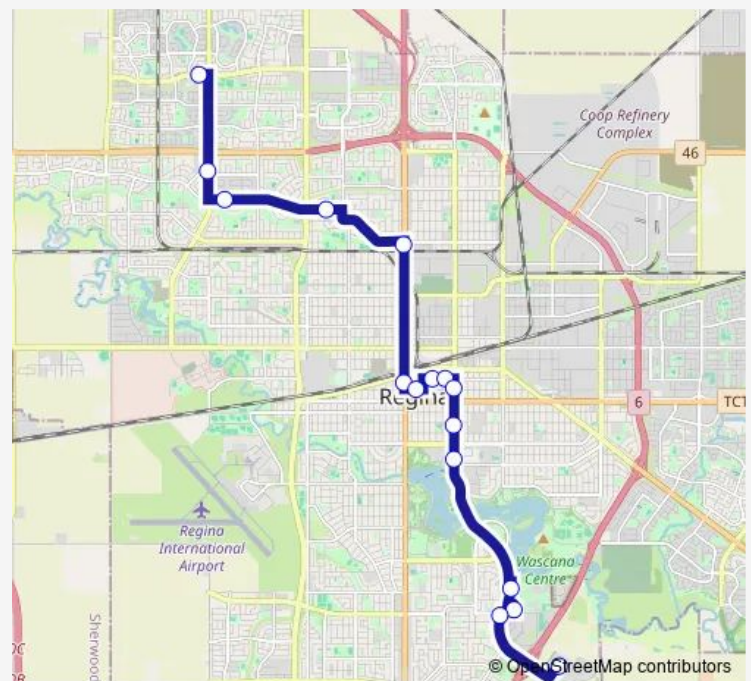

Mccarthy Blvd @ 7th Ave N (Sb)

Sherwood Dr @ Hanbidge Cr (Eb)

Sherwood Dr @ Queen St (Eb)

Albert St @ Avonhurst Dr (Sb)

Albert St @ 11th Ave (Sb)

12th Ave @ Smith St (Eb)

11th Ave @ Cornwall St (Eb)

11th Ave @ Hamilton St (Eb)

Route schedule

Rochdale Blvd @ Sherwood Mall (Eb) — Saskatchewan Polytechnic @ Main Campus (Nb)

Monday 06:26-16:34

Tuesday 06:26-16:34

Wednesday 06:26-16:34

Thursday 06:26-16:34

Friday 06:26-16:34

Saturday —

Sunday —

Route info

Direction: Rochdale Blvd @ Sherwood Mall (Eb)

Stops: 16

Trip Duration: 0 hour 45 min

Direction

Saskatchewan Polytechnic @ Main Campus (Nb) —
Rochdale Blvd @ Sherwood Mall (Eb)

15 stops