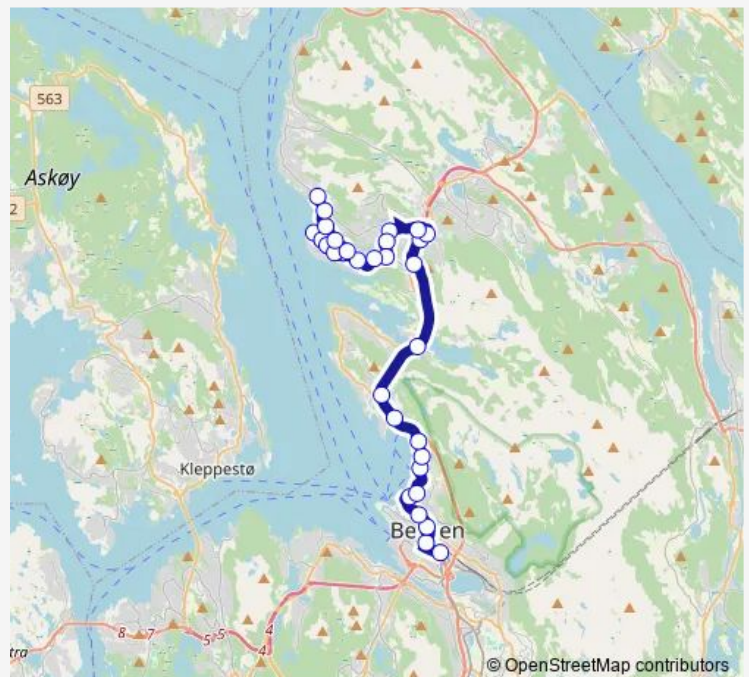

Handelshøyskolen

Eidsvåg E39

Tertneskrysset E39

Stamskaret

Hesthaugen

Åsane terminal

Ulsetåsen

Haukeberget

Botnane Tertnesvegen

Haukedalsvegen

Sjøveien

Route schedule

Bergen busstasjon — Viddalen

Monday	06:25-00:35 ⁺¹
Tuesday	06:25-00:35 ⁺¹
Wednesday	06:21-00:51 ⁺¹
Thursday	06:25-00:35 ⁺¹
Friday	06:25-02:35 ⁺¹
Saturday	06:21-02:35 ⁺¹
Sunday	07:54-23:54

Route info

Direction: Bergen busstasjon

Stops: 34

Trip Duration: 0 hour 38 min

■ 30 — Tertnes - Åsane terminal

Tertitten

Kipo

Storevarden

Friday 05:55-23:15

Saturday 06:04-00:07⁺¹

Sunday 07:03-23:13

Route info

Direction: Viddalen

Stops: 20

Trip Duration: 0 hour 16 min

30 Local Bus Service time schedules and route maps are available in an offline PDF at busmaps.com. Use the busmaps.com website to see live bus times, train schedule or subway schedule, and step-by-step directions for all public transit in Bergen