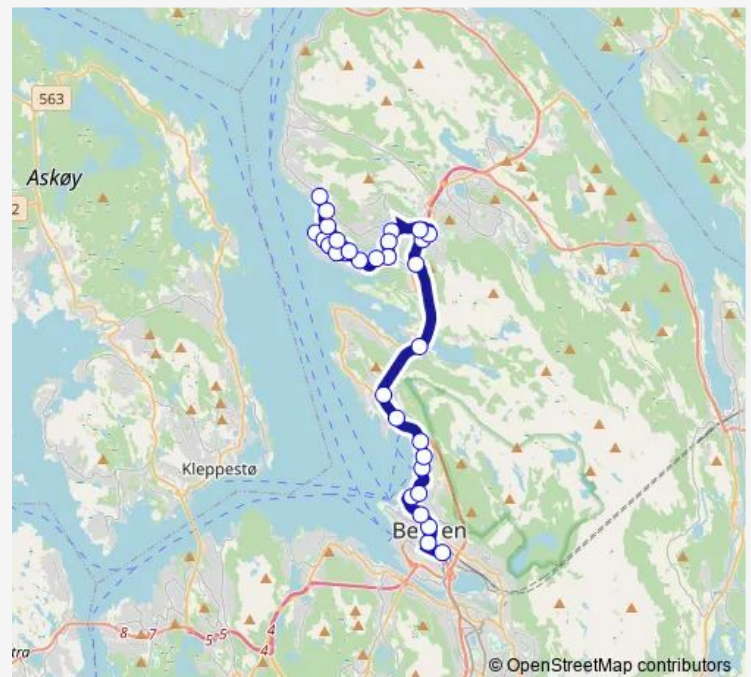

Handelshøyskolen

Eidsvåg E39

Tertneskrysset E39

Stamskaret

Hesthaugen

Åsane terminal

Ulsetåsen

Haukeberget

Botnane Tertnesvegen

Haukedalsvegen

Sjøveien

Route schedule

Bergen busstasjon — Viddalen

Monday	06:25-00:35 ⁺¹
Tuesday	06:25-00:35 ⁺¹
Wednesday	06:21-00:51 ⁺¹
Thursday	06:25-00:35 ⁺¹
Friday	06:25-02:35 ⁺¹
Saturday	06:21-02:35 ⁺¹
Sunday	07:54-23:54

Route info

Direction: Bergen busstasjon

Stops: 34

Trip Duration: 0 hour 38 min

■ 30 — Tertnes - Åsane terminal

Tertitten

Kipo

Storevarden