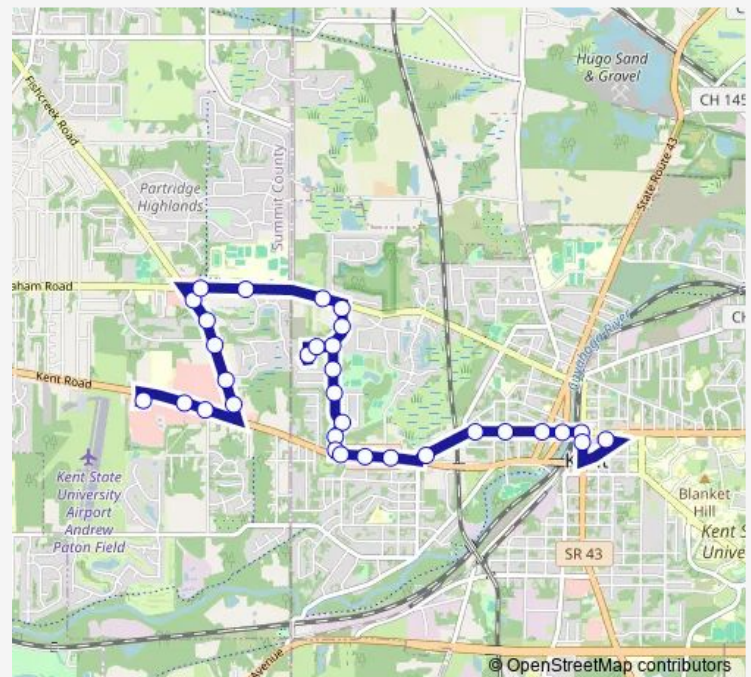

### Route schedule

Stow Target — Kent Central Gateway North

Monday	05:45-21:15
Tuesday	05:45-21:15
Wednesday	05:45-21:15
Thursday	05:45-21:15
Friday	05:45-21:15
Saturday	09:05-18:25
Sunday	—

### Route info

Direction: Stow Target

Stops: 32

Trip Duration: 0 hour 20 min

30 — Interurban West

Main & Spaulding Eb

Main & Eton Eb

Main & Judith Eb

Main & Stow Eb

Main & Forest Eb

Main & Prospect Eb

Main & Mantua Eb

Main & River Eb

Main & Water Eb

Water & Erie Sb

Kent Central Gateway North

## Route info

Direction: Kent Central Gateway North

Stops: 34

Trip Duration: 0 hour 23 min

Fishcreek & Lake RUN Sb

Fishcreek & Aldi Sb

Stow Meijer

Kent & STO-Kent PLZ Wb