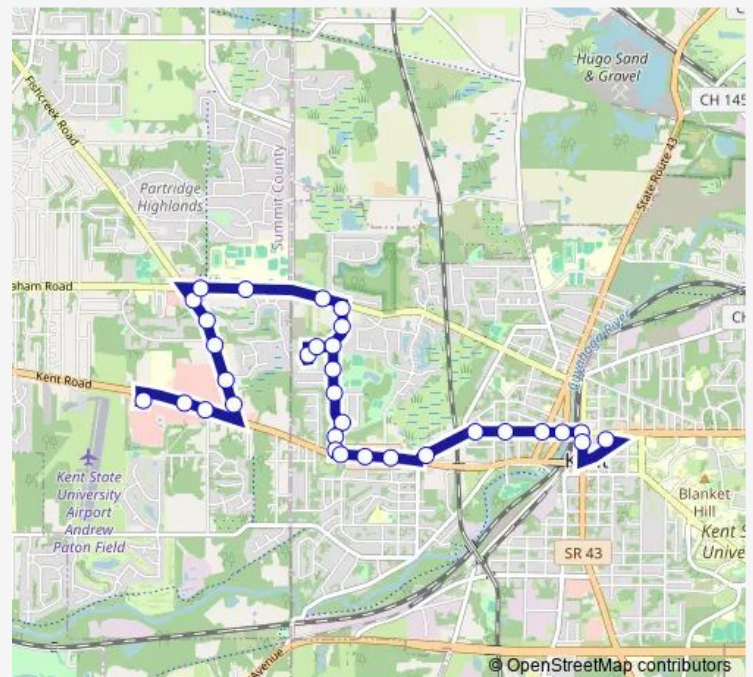

Slvr Mdws & Spaulding Sb

Spaulding South

Spaulding & Main Sb

Route schedule

Stow Target — Kent Central Gateway North

Monday	05:45-21:15
Tuesday	05:45-21:15
Wednesday	05:45-21:15
Thursday	05:45-21:15
Friday	05:45-21:15
Saturday	09:05-18:25
Sunday	—

Route info

Direction: Stow Target

Stops: 32

Trip Duration: 0 hour 20 min

30 — Interurban West

Main & Spaulding Eb

Main & Eton Eb

Main & Judith Eb

Main & Stow Eb

Main & Forest Eb

Main & Prospect Eb

Main & Mantua Eb

Main & River Eb

Main & Water Eb

Water & Erie Sb

Kent Central Gateway North

Stops: 34

Trip Duration: 0 hour 23 min

Fishcreek & Lake RUN Sb

Fishcreek & Aldi Sb

Stow Meijer

Kent & STO-Kent PLZ Wb

Kent & Stow Glen Wb

Kent & Taco Bell Wb