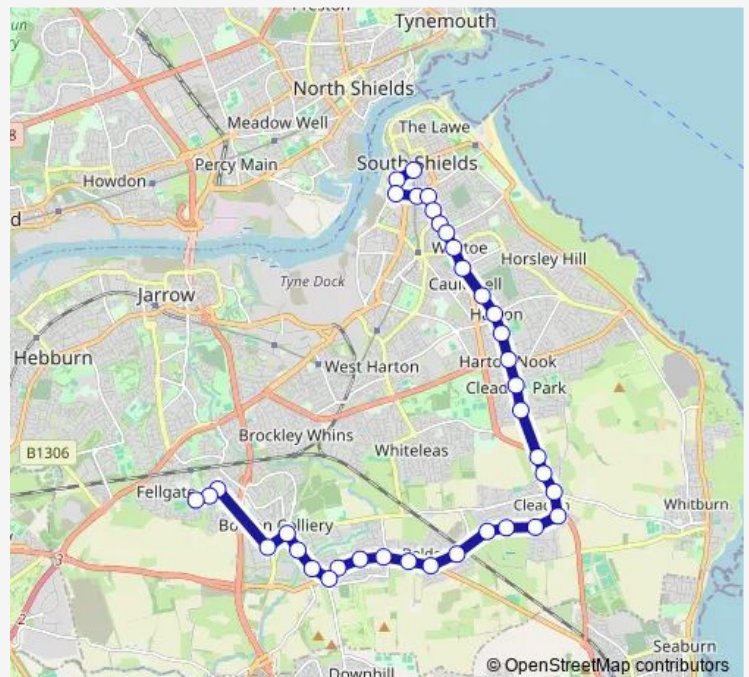

Direction

Interchange — Durham Drive-Fellgate Avenue

37 stops

[Open route schedule](#)

Interchange

Coronation Street-Cornwallis Street

Station Road-Industrial Estate

Crossgate

Saturday 07:29-23:01

Sunday 09:58-23:01

Route info

Direction: Interchange

Stops: 37

Trip Duration: 0 hour 32 min

30 — South Shields - Boldon

Whitburn Road-Marsden Road

North Road-School

North Road-Wilfred Street

Hubert Street - Asda

Abingdon Way

Fellgate Avenue - Sandiacres

Fellgate Avenue-School

Durham Drive-Fellgate Avenue

Direction

Trip Duration: 0 hour 28 min

Sunderland Road-Marsden Road

Sunderland Road-Holmfield Avenue

Sunderland Road-Morpeth Avenue

Sunderland Road-Grosvenor Mews

Imeary Street - Dean Road

Imeary Street-Chichester Road