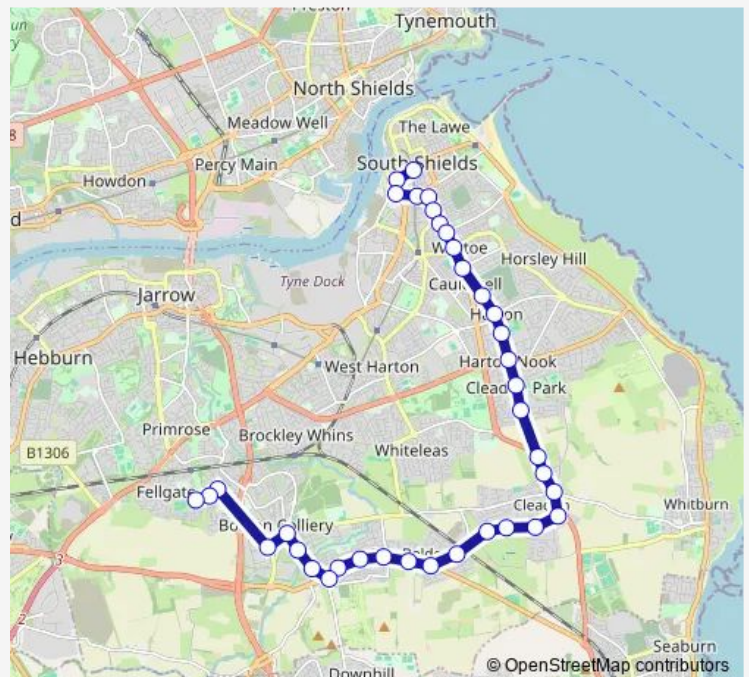

**Direction**

Interchange — Durham Drive-Fellgate Avenue

37 stops

[Open route schedule](#)

Interchange

Coronation Street-Cornwallis Street

Station Road-Industrial Estate

Crossgate

Saturday 07:29-23:01

Sunday 09:58-23:01

Route info

Direction: Interchange

Stops: 37

Trip Duration: 0 hour 32 min

30 — South Shields - Boldon

Whitburn Road-Marsden Road

North Road-School

North Road-Wilfred Street

Hubert Street - Asda

Abingdon Way

Fellgate Avenue - Sandiacres

Fellgate Avenue-School

Durham Drive-Fellgate Avenue

**Direction**

## Route info

Direction: Hubert Street - Asda

Stops: 34

Trip Duration: 0 hour 28 min

Sunderland Road-Marsden Road

Sunderland Road-Holmfield Avenue

Sunderland Road-Morpeth Avenue

Sunderland Road-Grosvenor Mews