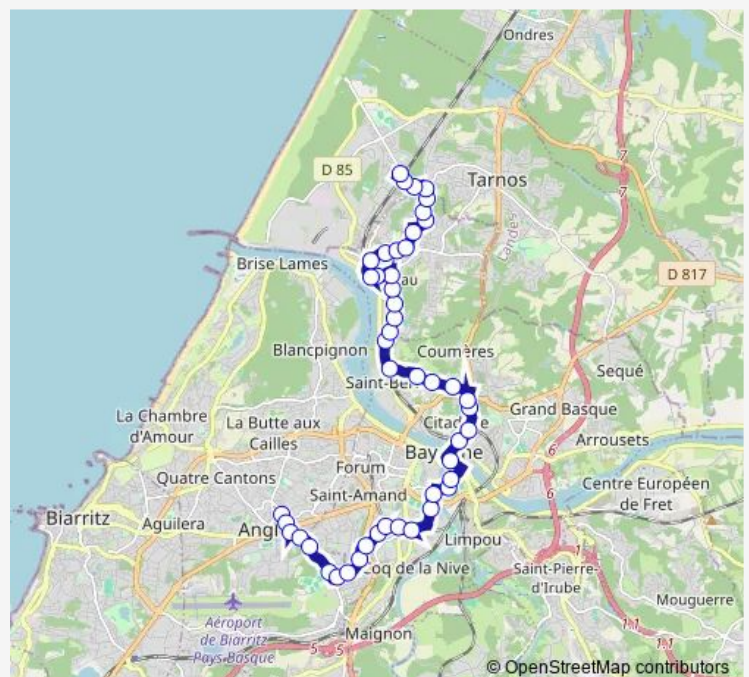

### Route schedule

Quintaou Endarra — Square Mora

Monday 06:40-20:26

Tuesday 06:40-20:26

Wednesday 06:40-20:26

Thursday 06:40-20:26

Friday 06:40-20:26

Saturday 06:56-20:30

### Route info

Direction: Quintaou Endarra

Stops: 47

Trip Duration: 0 hour 53 min

30 — Tarnos Square Mora - Anglet Quintaou Endarra

Citadelle

Matràs

Le Bridon