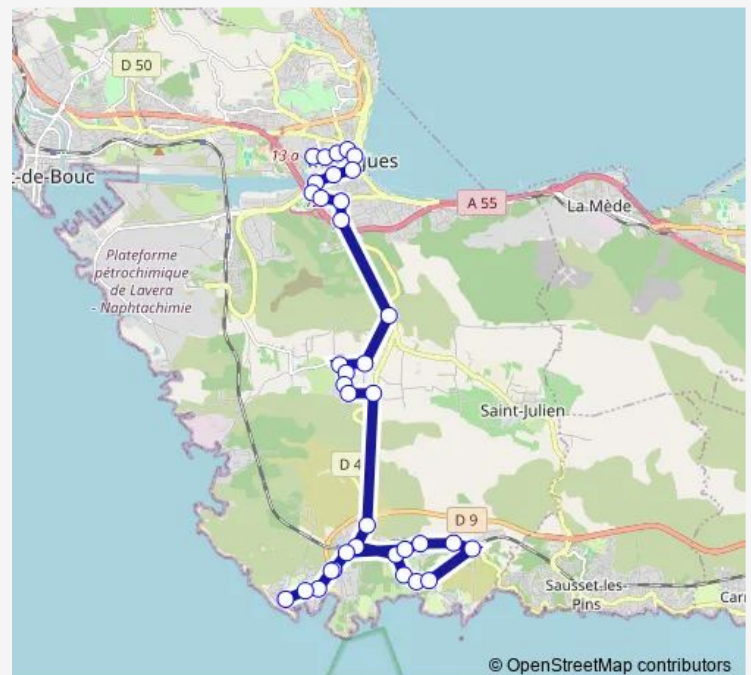

Bus 30 PEM - Le Port

[Go to website](#)

Direction

Carro Le Port — Pôle d'Echange

38 stops

[Open route schedule](#)

Carro Le Port

La Plage de Carro

Tabouret

Les Amandiers

Le Cercle

Route schedule

Carro Le Port — Pôle d'Echange

Monday	11:16-17:39
Tuesday	11:16-17:39
Wednesday	11:16-17:39
Thursday	11:16-17:39
Friday	11:16-17:39
Saturday	11:16-17:39
Sunday	—

Route info

Direction: Carro Le Port

Stops: 38

Trip Duration: 0 hour 55 min

30 — PEM - Le Port

BusMaps

St Pierre Ecole

Les Roches Blanches

Friday 09:00-14:13

Saturday 09:00-14:13

Sunday —

Route info

Direction: Carro Le Port

Stops: 32

Trip Duration: 0 hour 48 min

Eglise de Jonquières