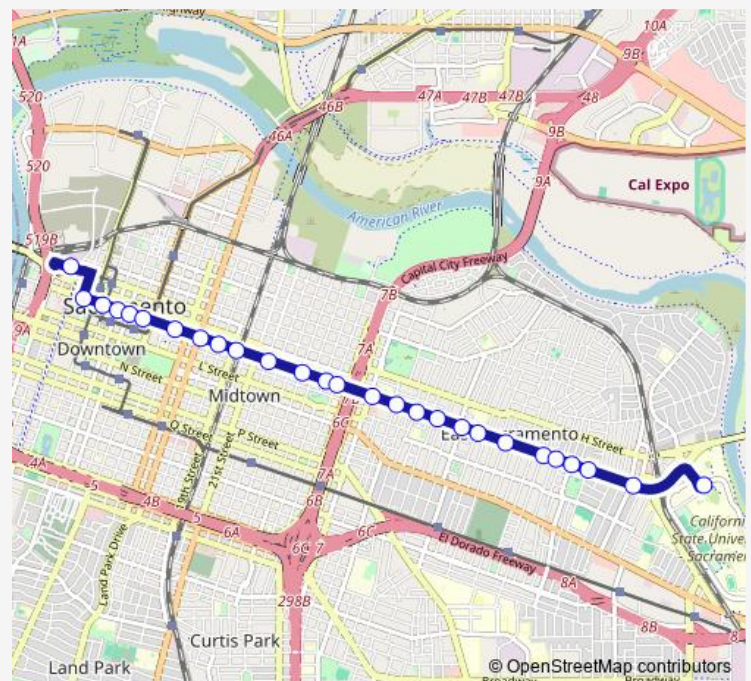

L ST & 24th ST (Wb)

L ST & 22nd ST (Wb)

L ST & 21st ST (Wb)

Route schedule

Carlson DR & State Univ Drive North (Eb) — Amtrak & Depot (Wb)

Monday 05:56-21:27

Tuesday 05:56-21:27

Wednesday 05:56-21:27

Thursday 05:56-21:27

Friday 05:56-21:27

Saturday 06:30-20:30

Sunday 06:30-20:30

Route info

Direction: Carlson DR & State Univ Drive North (Eb)

Stops: 29

Trip Duration: 0 hour 26 min

Amtrak & Depot (Wb)

Direction

Amtrak & Depot (Wb) — Carlson DR & State Univ Drive North (Eb)

27 stops

[Open route schedule](#)

Amtrak & Depot (Wb)

J ST & 6TH ST (Eb)

J ST & 8TH ST (Eb)

Tuesday 06:09-21:09

Wednesday 06:09-21:09

Thursday 06:09-21:09

Friday 06:09-21:09

Saturday 07:01-21:01

Sunday 07:01-21:01

Route info

Direction: Amtrak & Depot (Wb)