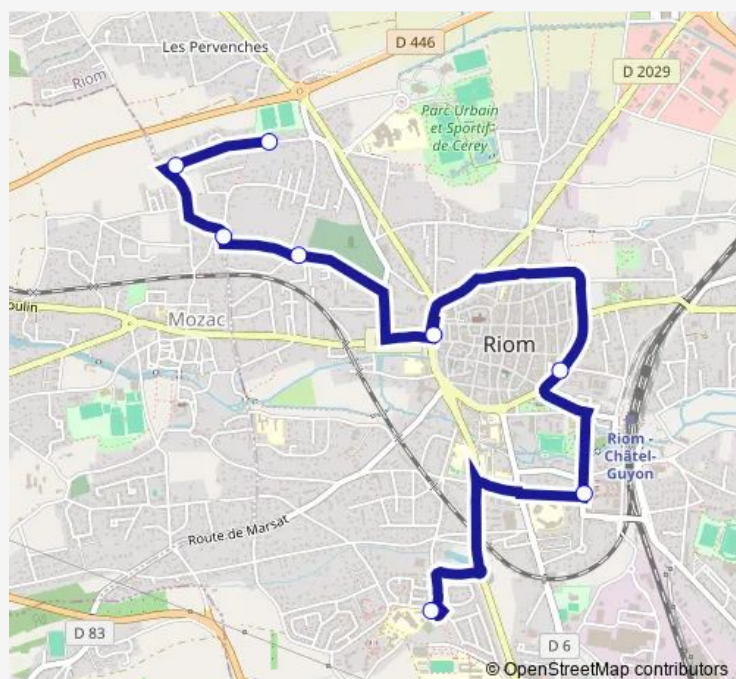

### Direction

Collège Mendès France — BEL Épi

8 stops

[Open route schedule](#)

Collège Mendès France

Eugène Rouher

Collège de l'Hospital

Bel Horizon

### Route schedule

Collège Mendès France — BEL Épi

Monday 16:35-18:08

Tuesday 16:35-18:08

Wednesday 13:00

Thursday 16:35-18:08

Friday 16:35-18:08

Saturday —

### Route info

Direction: Collège Mendès France

Stops: 8

Trip Duration: 0 hour 20 min

**Direction**

BEL Épi — Collège Mendès France

8 stops

[Open route schedule](#)

## Route info

Direction: BEL Épi

Stops: 8

Trip Duration: 0 hour 21 min

30 Bus time schedules and route maps are available in an offline PDF at [busmaps.com](https://busmaps.com). Use the [busmaps.com](https://busmaps.com) website to see live bus times, train schedule or subway schedule, and step-by-step directions for all public transit in Riom