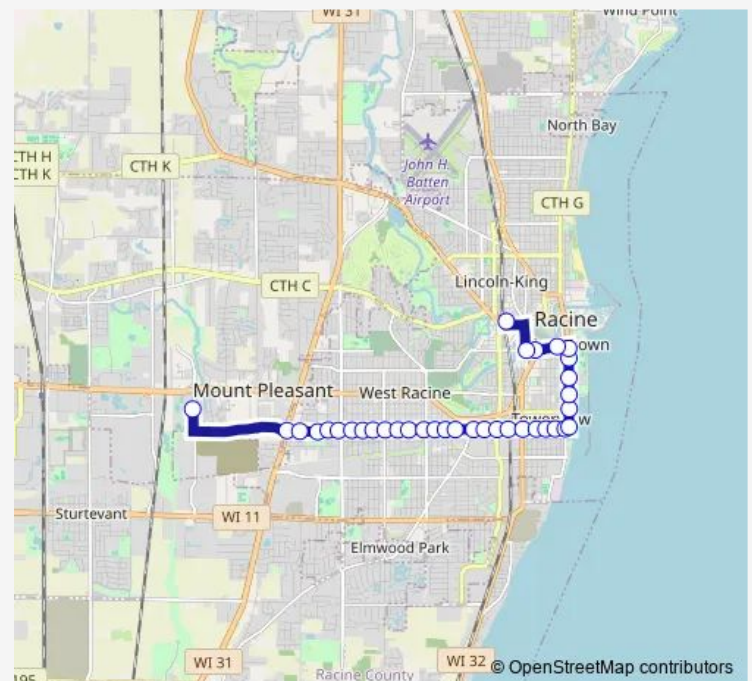

Bus 30 Route 30

[Go to website](#)

Direction

Marquette St & West St — Lasalle St & Sheraton Dr

3 stops

[Open route schedule](#)

Marquette St & West St

Marquette St & Hamilton St

Lasalle St & Sheraton Dr

Route schedule

Marquette St & West St — Lasalle St & Sheraton Dr

Monday	08:00
Tuesday	08:00
Wednesday	08:00
Thursday	08:00
Friday	08:00
Saturday	—
Sunday	—

Route info

Direction: Marquette St & West St

Stops: 3

Trip Duration: 0 hour 15 min

30 — Route 30

Direction

16th St & Ohio St — Washington Ave & Tenth St

4 stops

[Open route schedule](#)

16th St & Ohio St

Route info

Direction: 16th St & Ohio St

Stops: 4

Trip Duration: 0 hour 21 min

Direction

Lasalle St & Sheraton Dr — Hamilton St & Marquette St

3 stops

[Open route schedule](#)