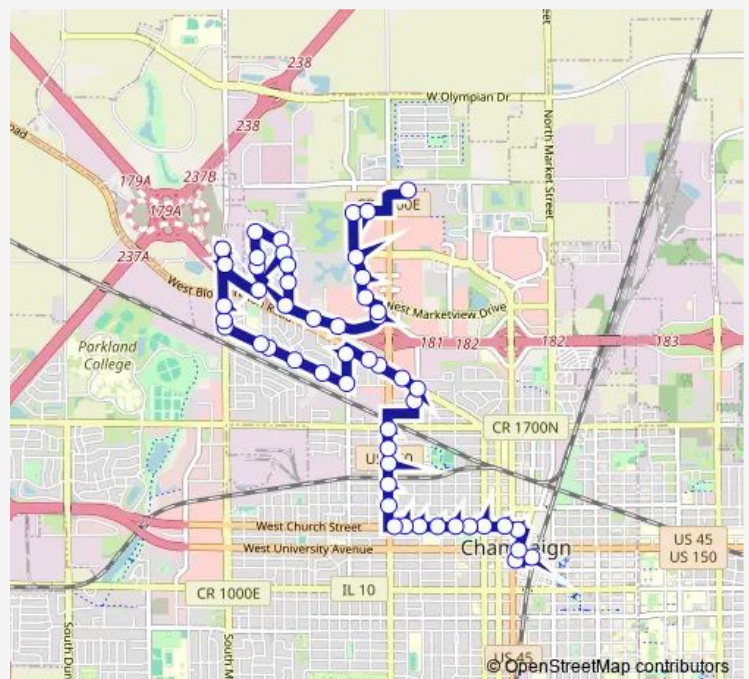

Interstate & Waterview Way (Ne)

Boardwalk & Interstate (SW Far Side)

Boardwalk & Meijer Dr. (West Side)

Boardwalk & Town Center (West Side)

Baytowne & Boardwalk (West Side)

Marketview at Sams (NW Corner)

Anthony Dr. at Goodwill (NE Corner)

Queensway & Roland (SW Far Side)

Roland & Comanche (NW Corner)

Roland & Dobbins (NW Corner)

Anthony & Walters (NW Corner)

Anthony & Dobbins (SE Corner)

Route schedule

Champaign Walmart (East Shelter) — Illinois Terminal (Platform B)

Monday —

Tuesday —

Wednesday —

Thursday —

Friday —

Saturday 07:26-18:10

Sunday —

Route info

Direction: Champaign Walmart (East Shelter)

Stops: 51

Trip Duration: 0 hour 30 min

30 — Lavender Saturday

Anthony & Mattis (NE Corner)

Mattis & Bloomington (NW Corner)

Mattis at Post Office (West Side)

Paula & Mattis (SE Far Side)