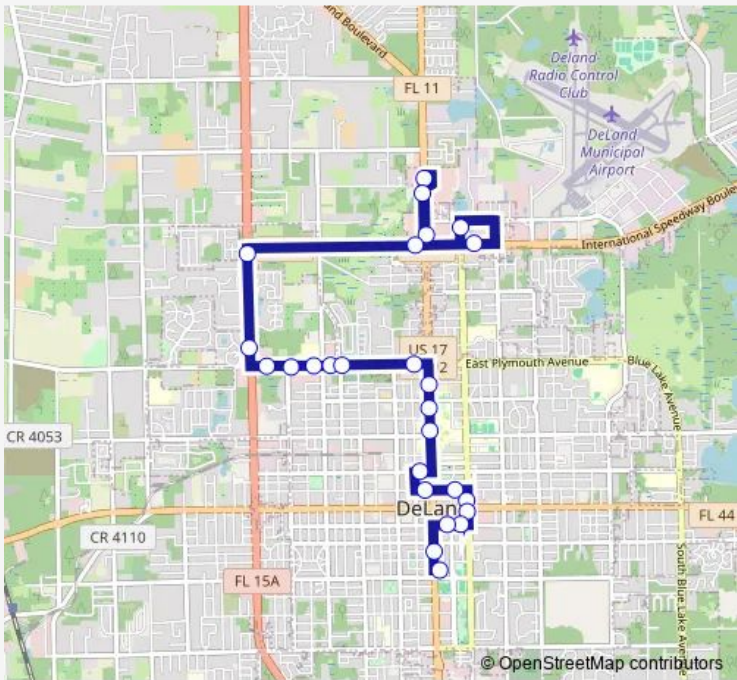

Direction
 Amelia Super Stop — Deland Intermodal Transit Fac
 26 stops
[Open route schedule](#)

- Amelia Super Stop
- Lowes International Speedway Ob
- US 17-92 & US 92 Nb
- Walmart Deland
- Violetwood AND Woodland
- INT'L Speedway & Woodland Sb
- Spring Garden INT'L Speedway
- 15A Hunter'S Creek Wb
- Plymouth 15A Wb
- Plymouth Boundary Wb
- Advent Health Deland
- Plymouth Stone Wb
- Orange Plymouth Wb
- Florida Plymouth Wb
- Oakdale Woodland Wb
- E. Pennsylvania Woodland Wb
- Minnesota Volusia Wb
- Colonial CT. Wisconsin Wb
- Thomas C Kelly Admin. Center Ib
- Alabama Rich Wb
- College Arms AND Judicial Ctr

Route schedule
 Amelia Super Stop — Deland Intermodal Transit Fac

Monday	08:55-14:40
Tuesday	08:55-14:40
Wednesday	08:55-14:40
Thursday	08:55-14:40
Friday	08:55-14:40
Saturday	—
Sunday	—

Route info
 Direction: Amelia Super Stop
 Stops: 26
 Trip Duration: 0 hour 29 min

NEW York Amelia Wb

Brinkley Howry Wb

Alabama Howry Wb

Voorhis Woodland Wb

Deland Intermodal Transit Fac

Direction

Deland Intermodal Transit Fac — Amelia Super Stop

17 stops

Friday 09:15-14:15

Saturday —

Sunday —

Route info

Direction: Deland Intermodal Transit Fac

Stops: 17

Trip Duration: 0 hour 17 min

30 Bus time schedules and route maps are available in an offline PDF at busmaps.com. Use the busmaps.com website to see live bus times, train schedule or subway schedule, and step-by-step directions for all public transit in DeLand