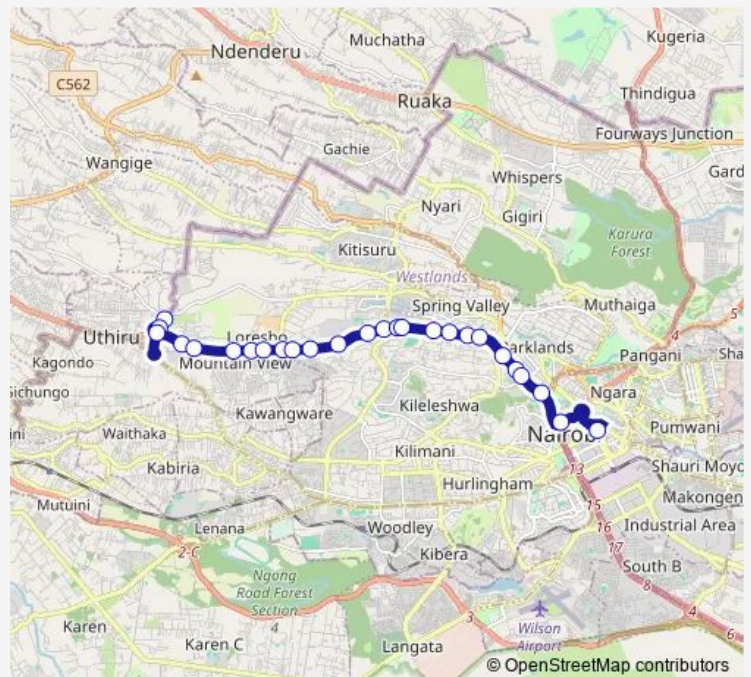

Lion's Place

Sarit

Westlands Stage

Route schedule

Ndumbuini Terminus — Odeon

Monday 06:00

Tuesday 06:00

Wednesday 06:00

Thursday 06:00

Friday 06:00

Saturday 06:00

Sunday 06:00

Route info

Direction: Ndumbuini Terminus

Stops: 26

Trip Duration: 0 hour 36 min

■ 30 — Odeon-Westlands-Kangemi-Uthiru

Eden Square

Chiromo/Mirage

Museum

Main Campus/University Way

Odeon

Direction

Odeon — Ndumbuini Terminus

Thursday 06:00

Friday 06:00

Saturday 06:00

Sunday 06:00

Route info

Direction: Odeon

Stops: 27

Trip Duration: 0 hour 37 min