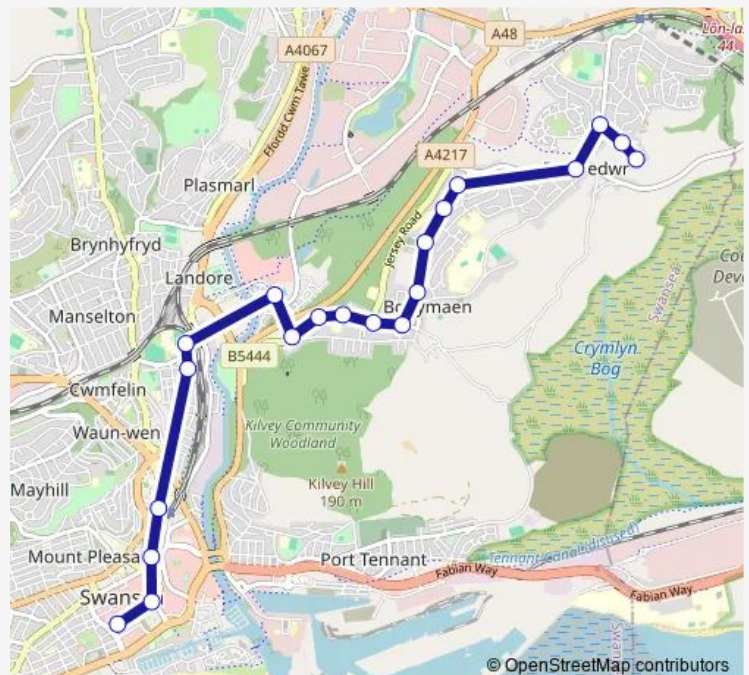

### Route info

Direction: Swansea Bus Station Stand G

Stops: 20

Trip Duration: 0 hour 30 min

■ 30 — Swansea - Trallwn (Rhydfelin) via Bonymaen