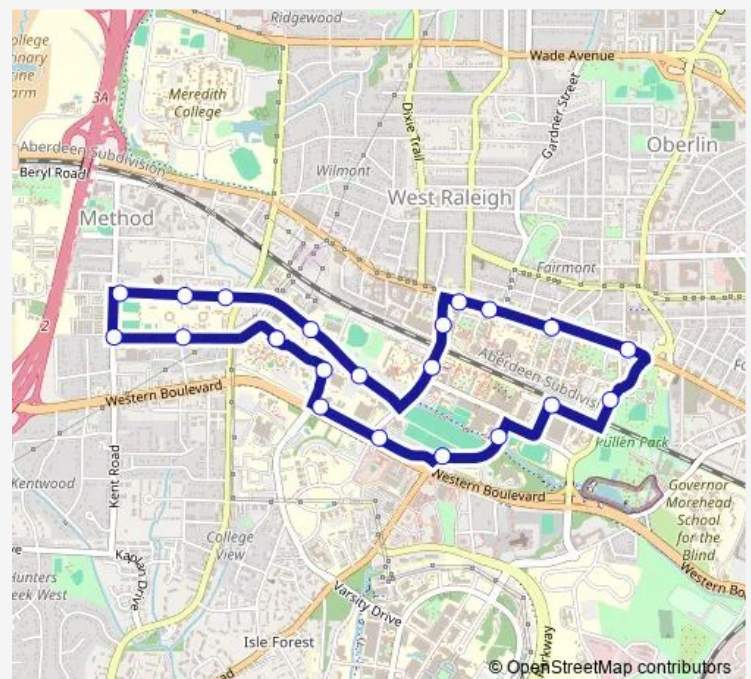

Jackson St at Method Rd

Ligon St at Method Rd

Ligon St at Atwater St

Ligon St at O'kelley St

Sullivan Dr at Admin Services (Eb)

Sullivan Dr at West Lot

Dan Allen Dr at Witherspoon

Dan Allen Dr at Dan Allen Deck (Nb)

Founders Dr at Nelson Hall

DH Hill Library Platform A

Founders Dr at Lampe Dr

Hillsborough St at NC State Belltower

Pullen Rd at Stinson Dr

Dunn Ave at Jeter Dr

Morrill Dr at Carmichael Gym

Morrill Dr at Faucette Dr

Faucette Dr at Dan Allen Dr

Faucette Dr at Varsity Dr

Varsity Dr at West Deck (Nb)

Route schedule

Wolf Village (Wb) — Wolf Village (Wb)

Monday	07:00-00:34 ⁺¹
Tuesday	07:00-00:34 ⁺¹
Wednesday	07:00-00:34 ⁺¹
Thursday	07:00-00:34 ⁺¹
Friday	07:00-00:34 ⁺¹
Saturday	08:30-00:22 ⁺¹
Sunday	08:30-00:22 ⁺¹

Route info

Direction: Wolf Village (Wb)

Stops: 22

Trip Duration: 0 hour 31 min

30 — Route 30

30 Bus time schedules and route maps are available in an offline PDF at busmaps.com. Use the busmaps.com website to see live bus times, train schedule or subway schedule, and step-by-step directions for all public transit in Raleigh