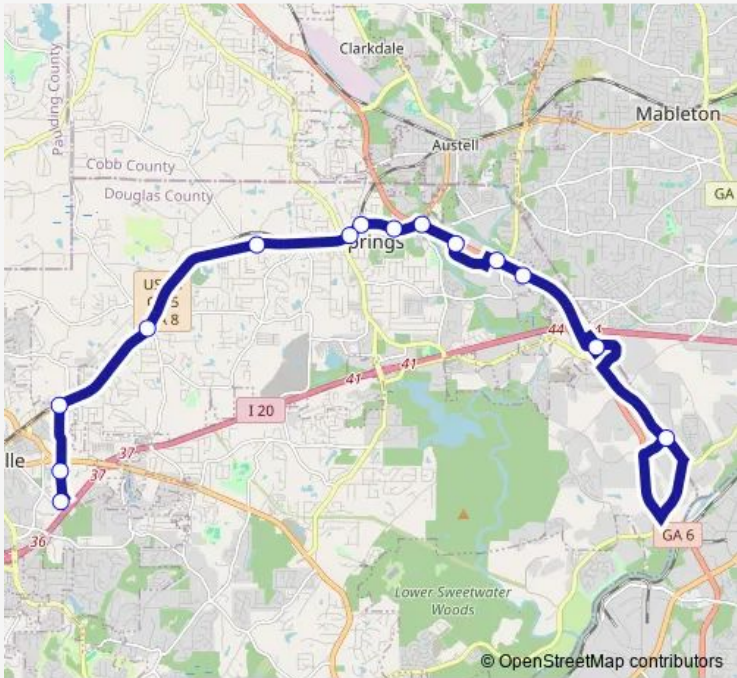

## Bus 30 Rev 30 - inbound

[Go to website](#)

**Direction**  
 Switch Way @ Six Flags Rd — Connect Douglas Mmtc  
 14 stops  
[Open route schedule](#)

- Switch Way @ Six Flags Rd
- Walmart @ Thornton Rd
- W Corporate Ct @ Thornton Rd
- Applebee's @ Thornton Rd
- Westfork Dr @ Thornton Rd
- Thornton Rd @ Little Caesars
- Thornton Rd @ Veterans Memorial lb
- Family & Cosmetic Dentistry
- Annette Winn @ Veterans Memorial
- Bill's Flea Market
- Veterans Memorial @ DC School System
- Duralee @ Bakery Outlet
- Duralee @ Dfacs
- Connect Douglas Mmtc

**Route schedule**  
 Switch Way @ Six Flags Rd — Connect Douglas Mmtc

Monday	06:00-19:00
Tuesday	06:00-19:00
Wednesday	06:00-19:00
Thursday	06:00-19:00
Friday	06:00-19:00
Saturday	07:00-19:00
Sunday	—

**Route info**  
 Direction: Switch Way @ Six Flags Rd  
 Stops: 14  
 Trip Duration: 0 hour 56 min

## Direction

Connect Douglas Mmtc — Switch Way @ Six Flags Rd

16 stops

[Open route schedule](#)

Connect Douglas Mmtc

Duralee Ln @ Walgreens

Duralee Ln @ Veterans Memorial

Veterans Memorial @ Douglas County School System