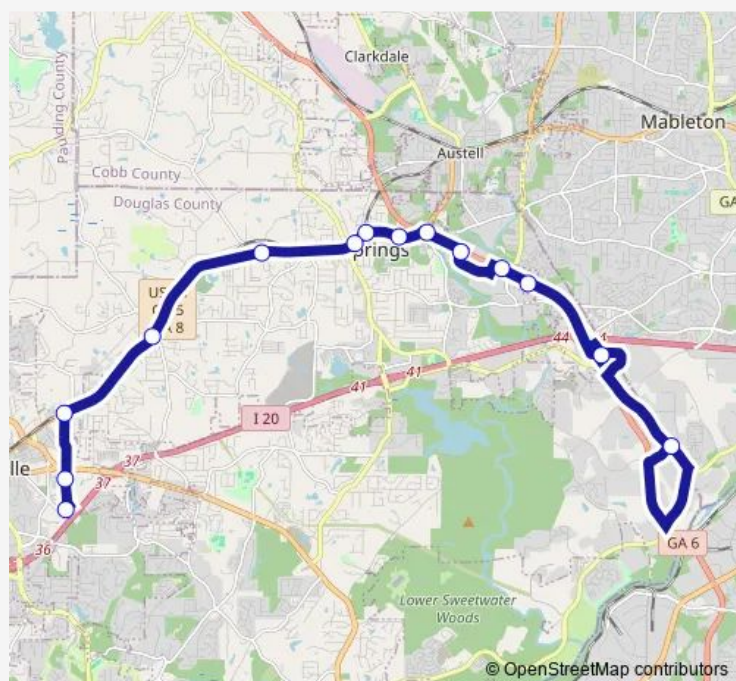

Veterans Memorial @ DC School System

Duralee @ Bakery Outlet

Duralee @ Dfacs

Connect Douglas Mmtc

Route schedule

Switch Way @ Six Flags Rd — Connect Douglas Mmtc

Monday 06:00-19:00

Tuesday 06:00-19:00

Wednesday 06:00-19:00

Thursday 06:00-19:00

Friday 06:00-19:00

Saturday 07:00-19:00

Sunday —

Route info

Direction: Switch Way @ Six Flags Rd

Stops: 14

Trip Duration: 1 hour 0 min

30 — Rev 30 - inbound

Direction

Connect Douglas Mmtc — Switch Way @ Six Flags Rd

16 stops

[Open route schedule](#)

Connect Douglas Mmtc

Duralee Ln @ Walgreens

State Farm @ Thornton Rd

W Corporate Ct @ Thornton Rd

Crestmark Way @ Thornton Rd

Walmart @ Thornton Rd

Bob Arnold Blvd @ Mercer University

Bob Arnold @ Linda Ln

Switch Way @ Six Flags Rd

Route schedule