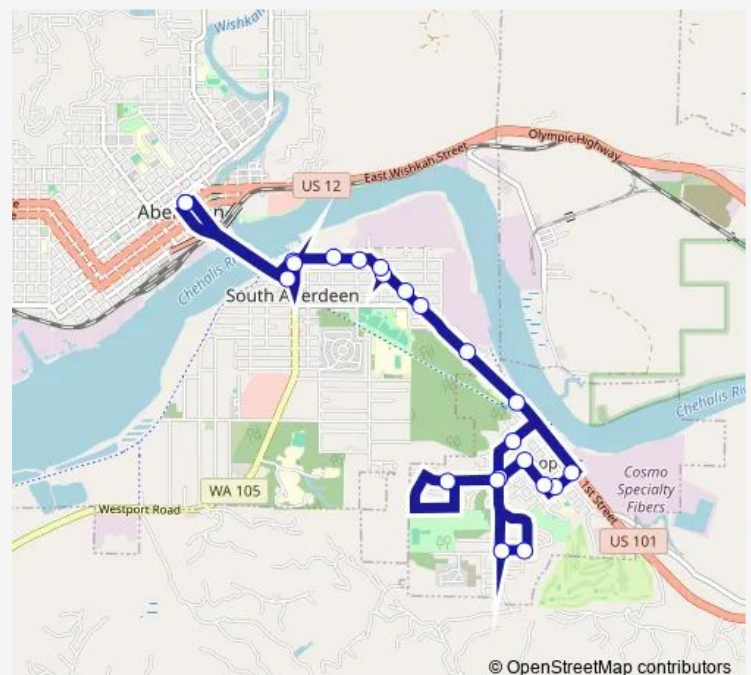

Altenau & Holly Lane

Holly Lane at Alder

Franklin Dr. (park)

Franklin Dr. at Altenau

4th at I St.

SW Blvd at E.Hogan Northbound

SW Blvd. at E. Cushing Northbound

SW Blvd. at E. Marion Northbound

SW Blvd. at N Tilden Northbound

W Curtis Northbound

Boone at Curtis

Route schedule

Aberdeen Transit Center — Aberdeen Transit Center

Monday 07:00-19:00

Tuesday 07:00-19:00

Wednesday 07:00-19:00

Thursday 07:00-19:00

Friday 07:00-19:00

Saturday 08:00-18:00

Sunday 08:00-18:00

Route info

Direction: Aberdeen Transit Center

Stops: 23

Trip Duration: 0 hour 25 min

© OpenStreetMap contributors

30 — Cosmopolis

BusMaps

Boone behind Swanson

Aberdeen Transit Center

30 Bus time schedules and route maps are available in an offline PDF at busmaps.com. Use the busmaps.com website to see live bus times, train schedule or subway schedule, and step-by-step directions for all public transit in Cosmopolis