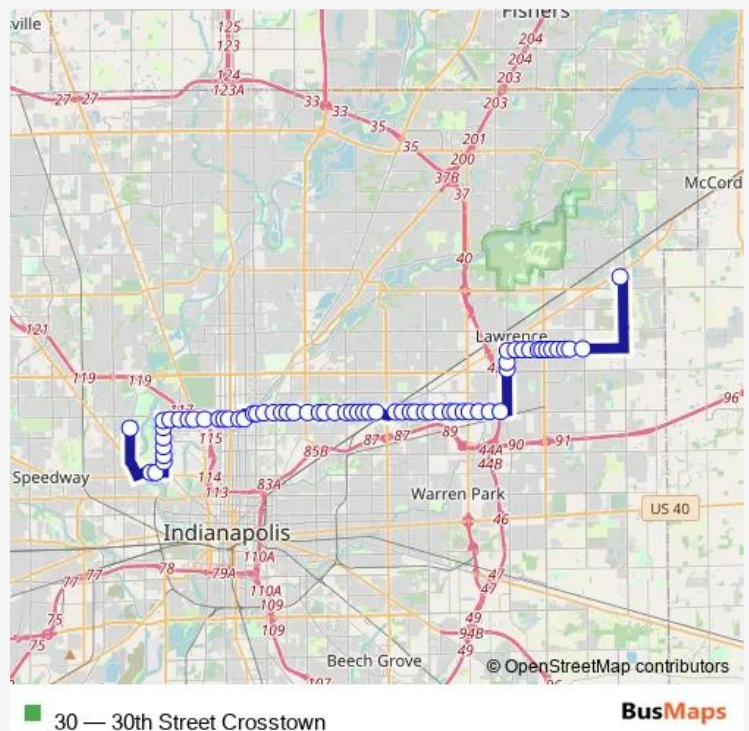

29th St & Clifton St

29th St & Annette St

29th St & Dr. MLK Jr. St

29th St & Ethel Ave

29th St & Capitol Ave

29th St & Illinois St

29th St & Meridian St

29th St & Washington Blvd

Thursday 05:15-23:15

Friday 05:15-23:15

Saturday 06:00-22:30

Sunday 06:45-20:15

Route info

Direction: Cold Spring Rd & Private Dr

Stops: 65

Trip Duration: 0 hour 59 min

30th St & Guilford Ave

30th St & A J Brown Ave

30th St & Hovey St

30th St & Schofield Ave

30th St & Baltimore Ave

30th St & Tacoma Ave

30th St - 3000 E

30th St & Dearborn St

Sunday 07:07-20:37

Route info

Direction: Alicia Way & Sunny Side Rd

Stops: 75

Trip Duration: 0 hour 58 min

30th St & Arlington Ave

30th St & Graham Ave

30th St & Lesley Ave