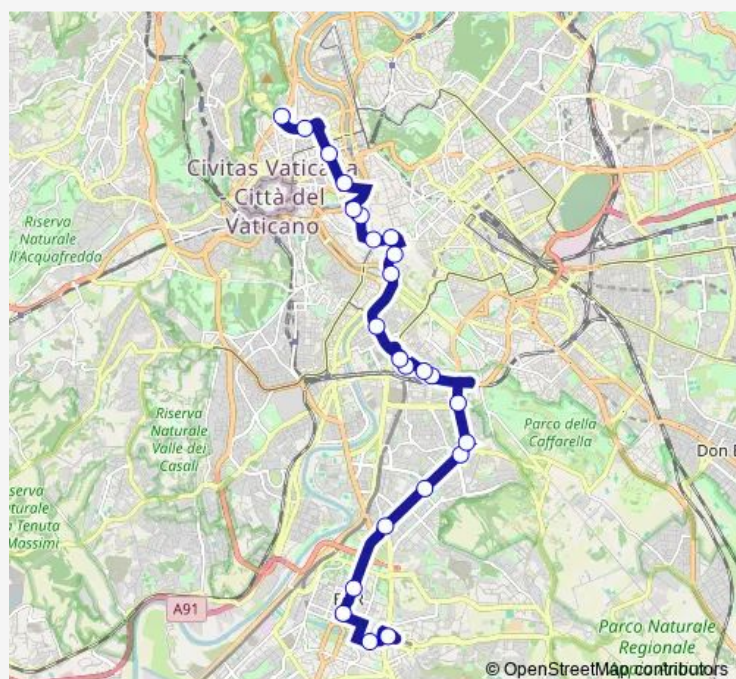

Saturday 05:30-24:00

Sunday 05:30-24:00

Route info

Direction: Laurentina (Mb)

Stops: 24

Trip Duration: 1 hour 6 min

Lepanto (Ma)

Mazzini/Calboli

Clodio

Direction

Clodio — Laurentina (Mb)

25 stops

[Open route schedule](#)

Clodio

Mazzini/Calboli

Lepanto (Ma)

Monday 05:30-24:00

Tuesday 05:30-24:00

Wednesday 05:30-24:00

Thursday 05:30-24:00

Friday 05:30-24:00

Saturday 05:30-24:00

Sunday 05:30-24:00

Route info