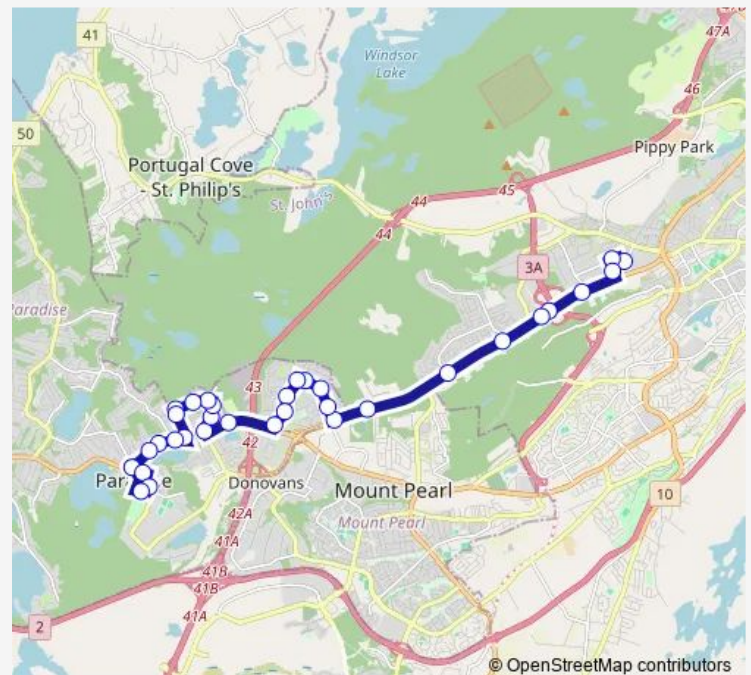

### Route info

Direction: Avalon Mall

Stops: 18

Trip Duration: 0 hour 20 min

30 — Paradise

**Direction**

Paradise Double Ice Complex — Avalon Mall

35 stops

Mcnamara Drive Topsail Road

Burnaby Street civic 28

Tipperary Street Tiverton Street

Paradise Double Ice Complex

**Direction**

Paradise Double Ice Complex — Avalon Mall

19 stops

[Open route schedule](#)