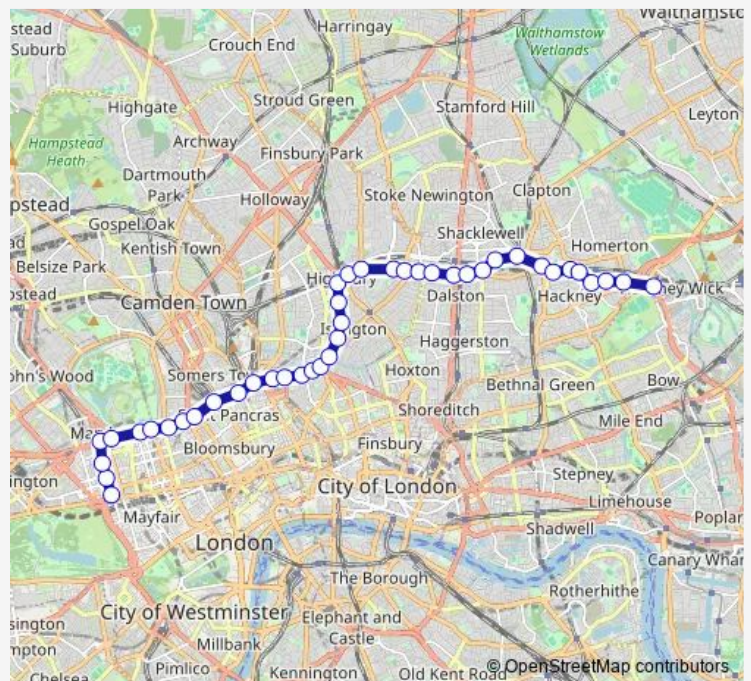

### Route schedule

Portman Street / Selfridges — Hackney Wick / Trowbridge Rd

Monday 00:05-23:53

Tuesday 00:05-23:53

Wednesday 00:05-23:53

Thursday 00:05-23:53

Friday 00:05-23:53

Saturday 00:05-23:53

### Route info

Direction: Portman Street / Selfridges

Stops: 42

Trip Duration: 0 hour 48 min

30 — Marble Arch - King's Cross - Highbury - Hackney - Hackney Wick **BusMaps**

St Mary's Church (N1)

Islington Town Hall