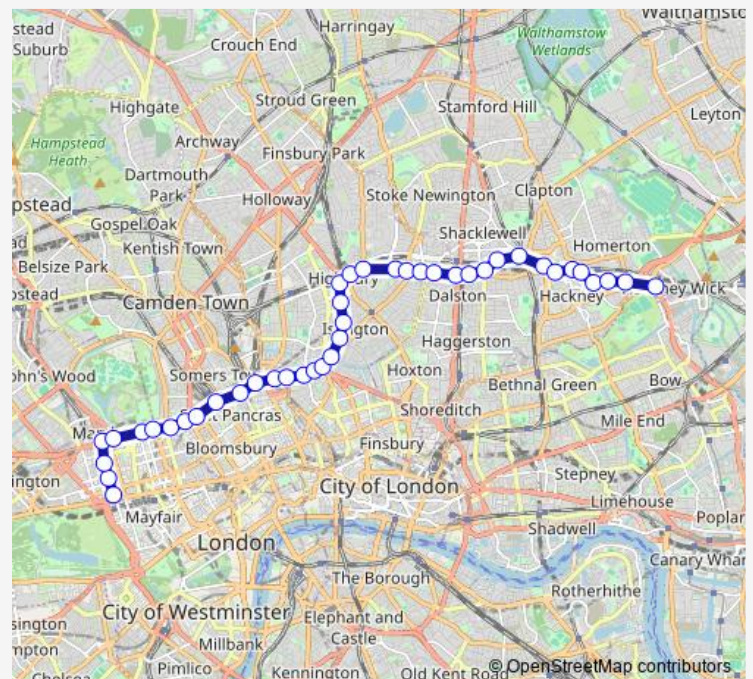

### Route schedule

Portman Street / Selfridges — Hackney Wick / Trowbridge Rd

Monday 00:05-23:53

Tuesday 00:05-23:53

Wednesday 00:05-23:53

Thursday 00:05-23:53

Friday 00:05-23:53

Saturday 00:05-23:53

### Route info

Direction: Portman Street / Selfridges

Stops: 42

Trip Duration: 0 hour 44 min

St Mary's Church (N1)

Islington Town Hall

Highbury Corner

St Paul's Road/Highbury Corner